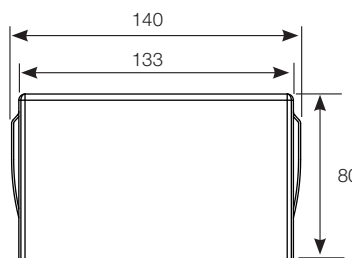

TALK stainless

Stainless steel flush-mounting luminaire for way-marking in public spaces.

Features:

- Flush-mounting luminaire
- 316L stainless steel frame (thickness 3 mm)
- 4 mm thick polycarbonate diffuser
- Metal back box
- CCT 4000 K, CRI min. 80
- 3-year guarantee

Frame dimensions :
140 mm x 70 mm x 3 mm

Max. dimensions for flush-mounting
boxes to be cemented-in:
140 mm x 61 mm x 80 mm

TALK stainless LED

220-240 V AC / 50/60 Hz RoHS

Designation	Power (W)	Luminaire light output (lm)	Luminaire efficacy (lm/W)	Code
Talk	2.5	100	48.5	8600 8400