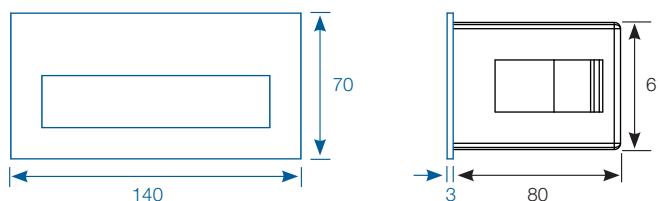

TALK stainless

Stainless steel flush-mounting luminaire for way-marking in public spaces.

Features:

- Flush-mounting luminaire
- 316L stainless steel frame (thickness 3 mm)
- 4 mm thick polycarbonate diffuser
- Metal back box
- CCT 4000 K, CRI min. 80
- 3-year guarantee

Frame dimensions :
140 mm x 70 mm x 3 mm

Max. dimensions for flush-mounting
boxes to be cemented-in:
140 mm x 61 mm x 80 mm

TALK stainless LED

220-240 V AC / 50/60 Hz RoHS

Designation	Power (W)	Luminaire light output (lm)	Luminaire efficacy (lm/W)	Code
Talk	2.5	100	48.5	8600 8400