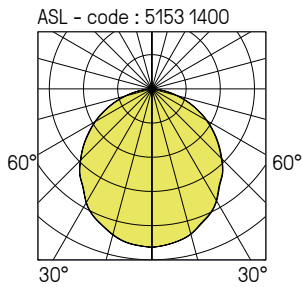

OPTIONS AVAILABLE ON REQUEST:

- 3000 K LEDs

ASL

ESL

Flush-mounting dimensions:
330 mm x 330 mm x 95 mm

ESL flush version in stainless steel
See page 234

Power (W)	Luminaire light output (lm)	Luminaire efficacy (lm / W)	ASL	ESL
17 *	1500	88	5154 14--	5184 14--
26	2350	90	5153 14--	5183 14--