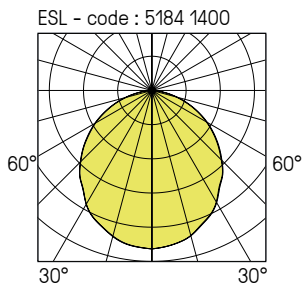

OPTIONS AVAILABLE ON REQUEST:

- 3000 K LEDs

ASL

ESL

Flush-mounting dimensions:
330 mm x 330 mm x 95 mm

ESL flush version in stainless steel
See page 234

Power (W)	Luminaire light output (lm)	Luminaire efficacy (lm / W)	ASL	ESL
17 *	1500	88	5154 14--	5184 14--
26	2350	90	5153 14--	5183 14--