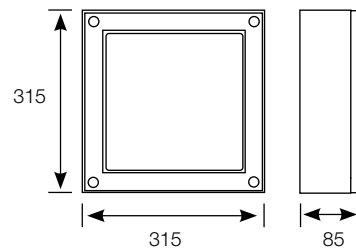

ASL / ESL

Surface or flush mounting
architectural luminaire
for public areas.

BVCert. 6037554

ASL

ESL

FEATURES:

- Architectural luminaire with flush diffuser
- ASL surface-mounting version: body and frame in ZP steel
- Flush-mounting (ESL) version: body and frame in painted 304L stainless steel
- CCT 4000 K, CRI min. 80
- Polyester powder-coated finish
- Opalescent polycarbonate diffuser
- Stainless steel vandal-resistant screws
- Supplied c/w cable seal for surface-mounting (ASL) and flush-mounting (ESL) versions
- RAL 7016 ●

OPTIONS AVAILABLE ON REQUEST:

- 3000 K LEDs

ASL

ESL

Flush-mounting dimensions:
330 mm x 330 mm x 95 mm

ESL flush version in stainless steel
See page 234

Power (W)	Luminaire light output (lm)	Luminaire efficacy (lm / W)	ASL	ESL
17 *	1500	88	5154 14--	5184 14--
26	2350	90	5153 14--	5183 14--