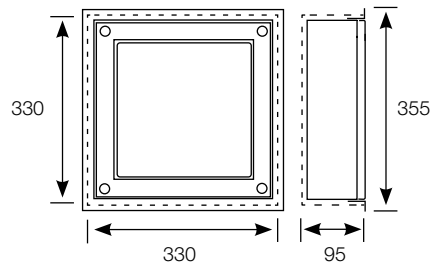

ASL / ESL

Surface or flush mounting
architectural luminaire
for public areas.

BVCert. 6037554

ASL

ESL

FEATURES:

- Architectural luminaire with flush diffuser
- ASL surface-mounting version: body and frame in ZP steel
- Flush-mounting (ESL) version: body and frame in painted 304L stainless steel
- CCT 4000 K, CRI min. 80
- Polyester powder-coated finish
- Opalescent polycarbonate diffuser
- Stainless steel vandal-resistant screws
- Supplied c/w cable seal for surface-mounting (ASL) and flush-mounting (ESL) versions
- RAL 7016 ●

OPTIONS AVAILABLE ON REQUEST:

- 3000 K LEDs

ASL

ESL

Flush-mounting dimensions:
330 mm x 330 mm x 95 mm

ESL flush version in stainless steel
See page 234

Power (W)	Luminaire light output (lm)	Luminaire efficacy (lm / W)	ASL	ESL
17 *	1500	88	5154 14--	5184 14--
26	2350	90	5153 14--	5183 14--