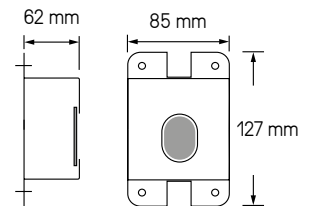

FEATURES:

- Protection for time-switch push-buttons
- 2 mm ZP steel
- Powder-coated paint finish in Ivory RAL 1015
- Flexible, 18/10 stainless (304L) translucent mesh
- Theft-resistant screws: 4 special 18/10 stainless screws
- Metal expanding plugs supplied *
- RAL 1015 ○

Vandal-resistant tool (bit) to be ordered separately
code : 9800 0002

(*) Not suitable for hollow partition walls

i direct 981

9801 0006	For surface-mount PLEXO™ push-button 697.20 / 697.22 / 697.23
9801 0007	For surface-mount PLEXO™ 2-way switch 697.10 / 697.11 / 697.12 / 697.13
9801 0010	For 2-way switch

Other models of switches or push-buttons:
please enquire.
All products and names mentioned are trademarks of
their respective owners.

**Code :
9801 0006**