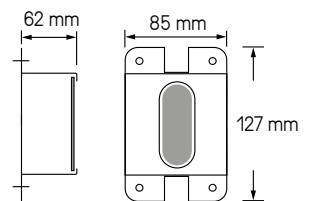

**Code :
9801 0007**