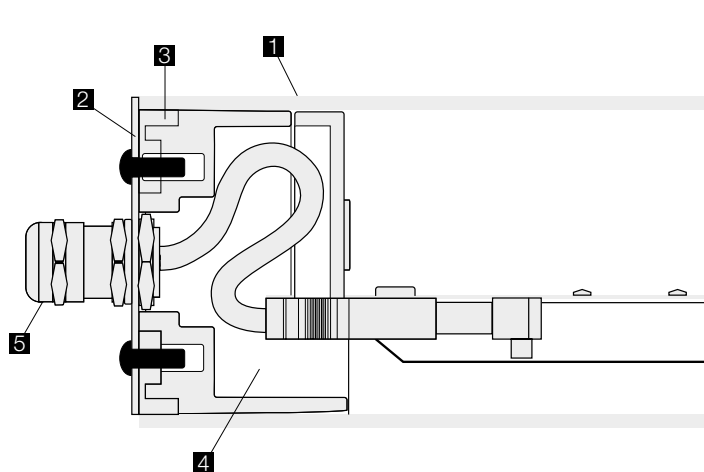

# FILA & OPTICS FILA

A sleek architectural luminaire,  
designed for lighting public spaces  
and enhancing buildings.

BVCert. 6037554

The Fila is a sleek architectural luminaire, designed for lighting public spaces and enhancing buildings.

Very sturdy thanks to its IK11+ / 80 joules diffuser, very elegant thanks to its polished stainless steel end caps and white polycarbonate internal trim. The Fila is a luminaire designed for the new LED sources.

**CLEAN LINES**

- 1** Clear or Opalescent polycarbonate diffuser up to 4 mm thick
- 2** Polished stainless steel end caps for greater strength
- 3** Moulded silicone seal to IP67
- 4** Decorative polyamide trim to hide internal connections
- 5** M20 nickel-plated brass cable gland

## FEATURES:

- Sealed vandal-resistant tubular light fitting
- Two diameters: 70 mm and 100 mm
- Clear or Opalescent diffuser
- Polycarbonate body, thickness 4 mm (70  $\varnothing$ ) or 3 mm (100  $\varnothing$ )
- CCT 4000 K, CRI min. 80
- Decorative internal polyamide trims
- Polished 304L stainless steel end caps
- Closure by 2 stainless steel CHC screws at each end
- Plug-in terminal block
- ISO M20 nickel-plated brass IP67 cable gland at one end