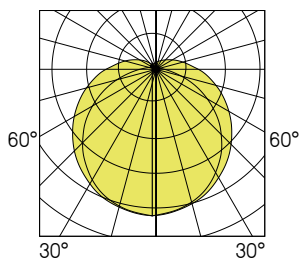

FEATURES:

- Sealed vandal-resistant tubular light fitting
- Two diameters: 70 mm and 100 mm
- Clear or Opalescent diffuser
- Polycarbonate body, thickness 4 mm (70 $\varnothing$) or 3 mm (100 $\varnothing$)
- CCT 4000 K, CRI min. 80
- Decorative internal polyamide trims
- Polished 304L stainless steel end caps
- Closure by 2 stainless steel CHC screws at each end
- Plug-in terminal block
- ISO M20 nickel-plated brass IP67 cable gland at one end

OPTIONS AVAILABLE ON REQUEST:

- 40°, 60°, 90° LED optics, batwing and wallwasher
- Version with louvres
- Class II
- 316L stainless steel version for corrosive environment
- 3000 K LEDs
- Version with emergency pack (Fila 100)

Fila 70 - code : 7540 7400