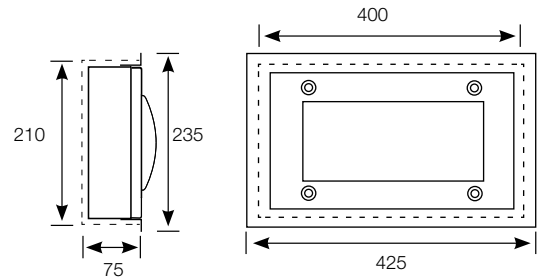

VAUBAN

Extra low profile surface or flush mounting
architectural luminaire
for public areas.

BVCert. 6037554

Vauban A

Vauban E

FEATURES:

- Extra low profile architectural luminaire
- Surface-mounting version (A): body and frame in ZP steel
- Flush-mounting (E) version: body and frame in painted 304L stainless steel
- CCT 4000 K, CRI min. 80
- Polyester powder-coated finish
- Opalescent polycarbonate diffuser
- Stainless steel vandal-resistant screws
- Supplied c/w cable seal for surface-mounting (A) and flush-mounting (E) versions
- RAL 7016 ●

OPTIONS AVAILABLE ON REQUEST:

- 3000 K LEDs
- Standby LED
- Opalescent polycarbonate flat diffuser (IK11+ 80J)

Vauban A - code : 5115 1400

Vauban A

Vauban E - code : 5145 1400

Vauban E

Flush-mounting dimensions:
400 mm x 210 mm x 75 mm