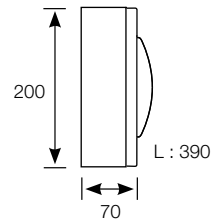

VAUBAN

Extra low profile surface or flush mounting
architectural luminaire
for public areas.

BVCert. 6037554

Vauban A

Vauban E

FEATURES:

- Extra low profile architectural luminaire
- Surface-mounting version (A): body and frame in ZP steel
- Flush-mounting (E) version: body and frame in painted 304L stainless steel
- CCT 4000 K, CRI min. 80
- Polyester powder-coated finish
- Opalescent polycarbonate diffuser
- Stainless steel vandal-resistant screws
- Supplied c/w cable seal for surface-mounting (A) and flush-mounting (E) versions
- RAL 7016 ●

OPTIONS AVAILABLE ON REQUEST:

- 3000 K LEDs
- Standby LED
- Opalescent polycarbonate flat diffuser (IK11+ 80J)

Vauban A - code : 5115 1400

Vauban A

Vauban E - code : 5145 1400

Vauban E

Flush-mounting dimensions:
400 mm x 210 mm x 75 mm