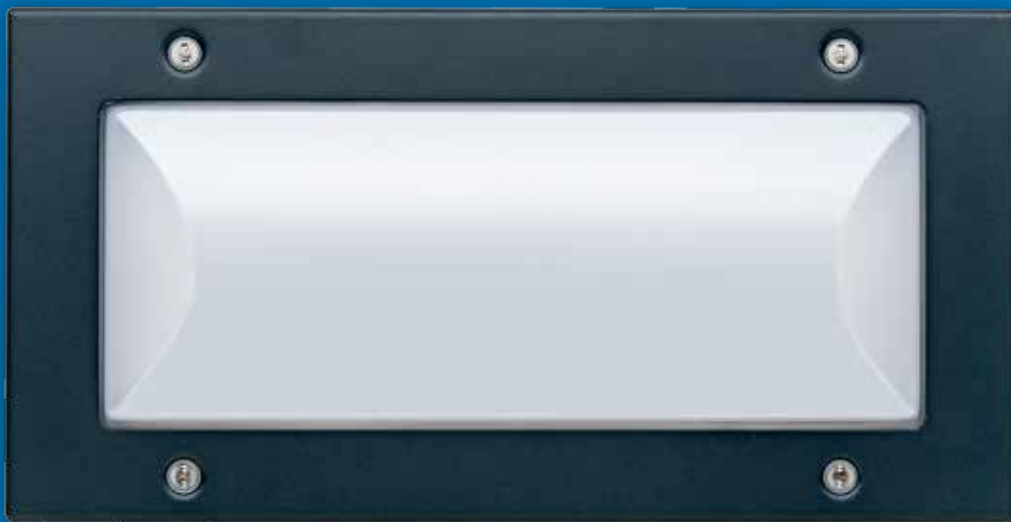

VAUBAN

Extra low profile surface or flush mounting
architectural luminaire
for public areas.

BVCert. 6037554

Vauban A

Vauban E

FEATURES:

- Extra low profile architectural luminaire
- Surface-mounting version (A): body and frame in ZP steel
- Flush-mounting (E) version: body and frame in painted 304L stainless steel
- CCT 4000 K, CRI min. 80
- Polyester powder-coated finish
- Opalescent polycarbonate diffuser
- Stainless steel vandal-resistant screws
- Supplied c/w cable seal for surface-mounting (A) and flush-mounting (E) versions
- RAL 7016 ●

OPTIONS AVAILABLE ON REQUEST:

- 3000 K LEDs
- Standby LED
- Opalescent polycarbonate flat diffuser (IK11+ 80J)

Vauban A - code : 5115 1400

Vauban A

Vauban E - code : 5145 1400

Vauban E

Flush-mounting dimensions:
400 mm x 210 mm x 75 mm

Vauban E flush version in stainless steel see page 236