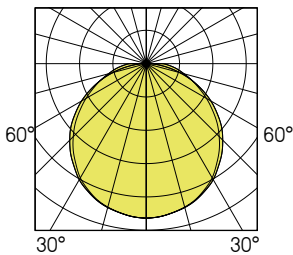

OPTIONS AVAILABLE ON REQUEST:

- 3000 K LEDs
- Standby LED
- Opalescent polycarbonate flat diffuser (IK11+ 80J)

Vauban A - code : 5115 1400

Vauban A

Vauban E - code : 5145 1400

Vauban E

Flush-mounting dimensions:
400 mm x 210 mm x 75 mm