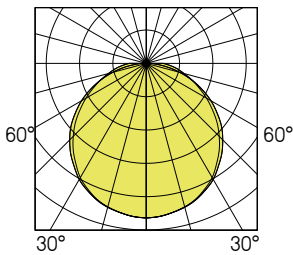

VAUBAN

Extra low profile surface or flush mounting
architectural luminaire
for public areas.

BVCert. 6037554

Vauban A

Vauban E

FEATURES:

- Extra low profile architectural luminaire
- Surface-mounting version (A): body and frame in ZP steel
- Flush-mounting (E) version: body and frame in painted 304L stainless steel
- CCT 4000 K, CRI min. 80
- Polyester powder-coated finish
- Opalescent polycarbonate diffuser
- Stainless steel vandal-resistant screws
- Supplied c/w cable seal for surface-mounting (A) and flush-mounting (E) versions
- RAL 7016 ●

OPTIONS AVAILABLE ON REQUEST:

- 3000 K LEDs
- Standby LED
- Opalescent polycarbonate flat diffuser (IK11+ 80J)

Vauban A - code : 5115 1400

Vauban A

Vauban E - code : 5145 1400

Vauban E

Flush-mounting dimensions:
400 mm x 210 mm x 75 mm