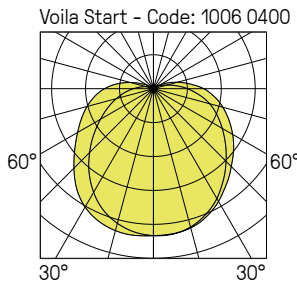

Designation	Base	Power (W)	Luminaire light output (lm)	Luminaire efficacy (lm / W)	White RAL 9003	Grey RAL 7035	Black RAL 9005
E27 (w/o lamp)	E27	-	-	-	1000 00--	1000 30--	1000 20--

 Vandal-resistant tool (bit) to be ordered separately  
 code : 9800 0003