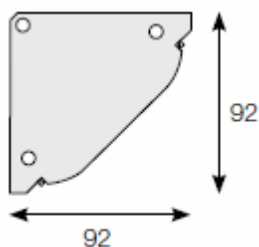

Dimensions

Technical and dimensional data are given for information only and may be modified at any time without notice. Please enquire before ordering.

05/01/2024