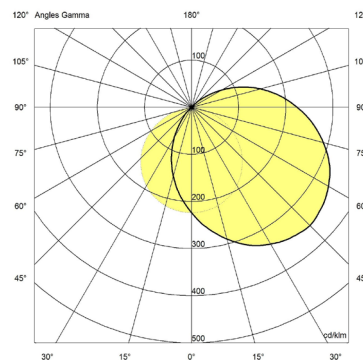

SOFFITE

Features

- Input voltage: 220–240 V AC, 50/60 Hz
- Input voltage range: 198–264 V AC
- Electrical protection class 1
- IP: 42
- IK: 10 / 20 joules
- Incandescent wire test 850 °C / 30 s
- Rated ambient operating temperature: 25 °C
- Operating temperature range : -20 °C ... +35 °C
- VK22 corner mounted
- CRI: 80
- SDCM (Standard Deviation Colour Matching): 3
- Photobiological hazard: RG0
- Energy class C light source
- Lumen maintenance: L80B10 / over 72,000 hr
- Lumen maintenance: L90B50 / 52,000 hr
- Number of detector switching cycles: 1,000,000 at maximum load.
- Repairable luminaire. Spare parts available on demand
- 5-year guarantee, details of conditions available on securlite.com