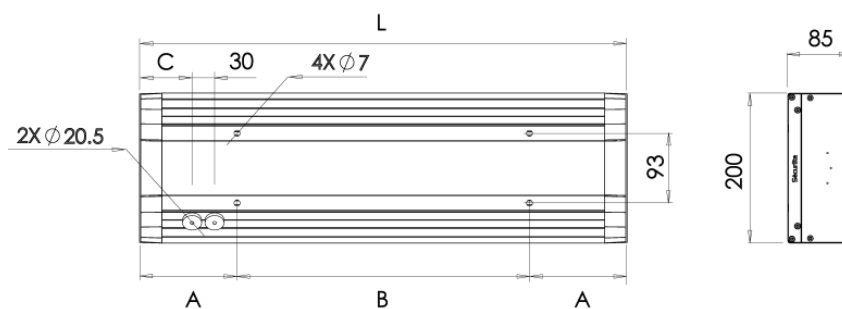

Dimensions

Angle mounted

Version angle :

! The angle version must be installed in a corner and fixed on both walls.

Surface mounted

Version applique :

A, B and C: refer to notice (**NOT0655**)

Technical and dimensional data are given for information only and may be modified at any time without notice. Please enquire before ordering.