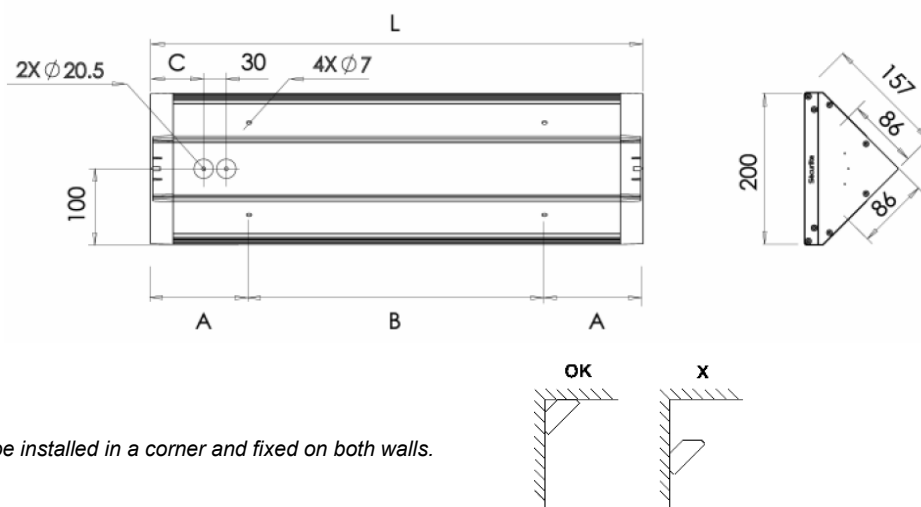

Dimensions

Angle mounted

Version angle :

! The angle version must be installed in a corner and fixed on both walls.

Surface mounted

Version applique :

A, B and C: refer to notice (**NOT0655**)

Technical and dimensional data are given for information only and may be modified at any time without notice. Please enquire before ordering.