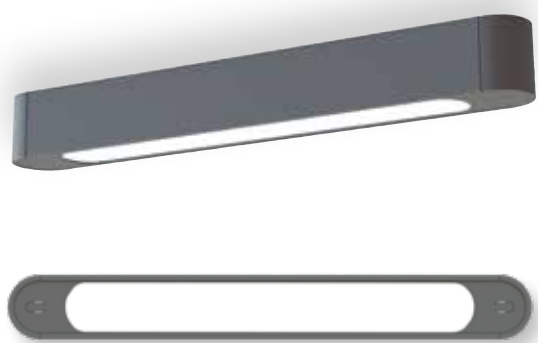

The range's most distinctive feature is its elegant design with numerous possible combinations, a wide range of various light outputs and lengths, and a choice of optional modules.

Design: Michel Tortel

CHARACTERISTICS

- Wide range of products with multiple versions: wall mounted, suspended, ceiling mounted, , recessed, corner mounted, continuous line, trunking
- Independent, eco-designed and repairable lighting modules made of UV-resistant polycarbonate
- Enhanced resistance covers rated up to IK11+ / 80J for impact resistance
- Opalescent or clear diffusers with louvres or clear with optics
- CCT 4000 K, 3000 K, CRI min. 80
- Hidden, vandal-resistant screws

SYSTEMEO SLIM

CHARACTERISTICS

- IP65 rated waterproof luminaire with high impact-resistance IK11+/80 J rated straight aluminium profile.
- Opalescent or clear diffuser with louvres or with optics
- Can be suspension mounted using a mounting kit made from shiny, nickel-plated brass, with 3m stainless steel finger line supplied as standard
- Not apparent quick power connection
- Fine texture RAL 7016 anthracite grey ● finish