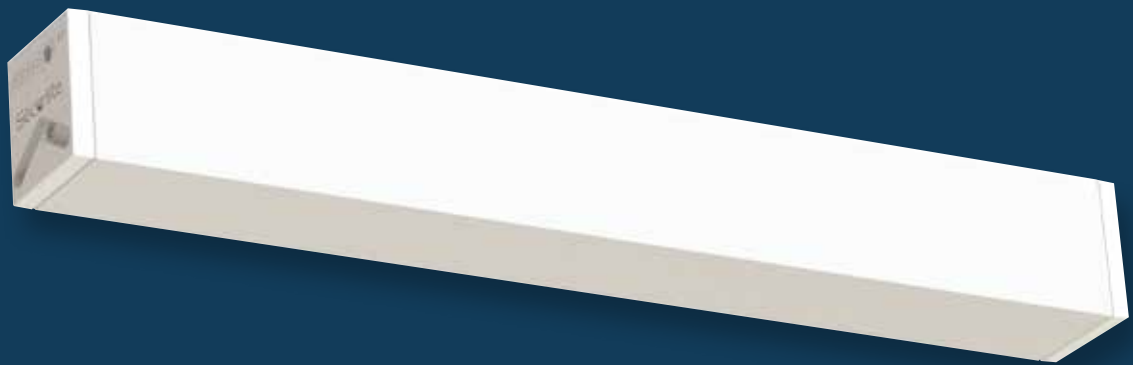

A TRULY INNOVATIVE PRODUCT

- The independent lighting module, which is made of IK10/20J rated polycarbonate, can be incorporated into various high impact-resistance covers with ratings of up to IK11+ / 80J, for suspended, wall & ceiling mounted, built-in, angled, continuous line configurations, etc.: the ideal solution for your design projects!
- Future optional modules (featuring cameras, emergency lighting, loudspeakers, communication facilities, etc.) will be soon available.
- This is a system designed with environmental considerations foremost in mind, being recyclable and repairable; accordingly, each element can be dismantled and repaired for optimal environmental performance. The system can also be upgraded based on future requirements.
- High-performance versions also include a wide range of optics to focus the light in accordance with the requirements of the applications sought, louvres for greater comfort and a reduced UGR value.
- Intelligent detection and communication functionality for optimised, remote maintenance.
- IK10 / 20J to IK11+ / 80J impact resistance rating.
- L80B10 rated durability / i.e. more than 72,000 hours, with a 5 year guarantee.
- Designed and built in France, and certified "Origine France Garantie".

SYSTEMO UNIT

CHARACTERISTICS

- IP65 rated waterproof luminaire with IK10/20J impact resistance
- Bi-injection molded body, 3 mm thick, made of white, UV-resistant polycarbonate, with opalescent or clear diffuser fitted with louvres or specific optics
- White injection-molded polycarbonate end caps
- Can be wall-mounted or ceiling-mounted with sturdy, pull-resistant mount that adapts to surface defects of up to 3 mm
- Can be suspension mounted using a mounting kit made from shiny, nickel-plated brass, with 3m stainless steel finger line supplied as standard
- Not apparent quick power connection