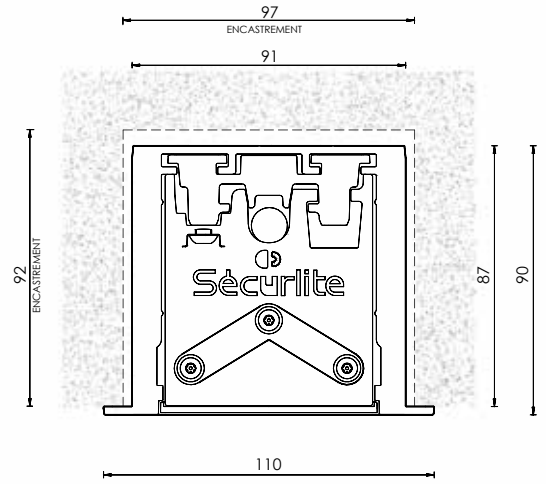

CHARACTERISTICS

- IP65 rated waterproof luminaire with high impact resistance IK11+/80 J rated with aluminium profile for recessed mounting.
- Opalescent or clear diffuser with louvres or with optics
- For mounting as recessed wall luminaire or ceiling mounting
- Not apparent quick power connection
- Fine texture RAL 7016 anthracite grey ● finish

OPTIONS AVAILABLE ON REQUEST

- Motion detector adjustable via radio-control or smartphone
- Pack emergency version available
- High UV resistance or anti-graffiti coating
- Through wiring
- Side cable entry

Vandal-proof tool available to order separately.
Code M4: 9800 0036
+

Code M5: 9800 0012

Radio-control for wireless control available to order separately.
Code: 9800 0010

SYSTEO E – Opalescent

220-240 V AC / 50/60 Hz

direct 776

Length L (mm)	Power rating (W)	Luminaire light output (lm) 4000 K	Luminaire efficacy (lm/W)	Opalescent
1036	9	850	97	5808 14--
1036	14	1400	100	5802 14--
1036	26	2700	104	5803 14--
1316	19	1950	103	5804 14--
1316	37	3800	103	5805 14--

Durability: L80B10 / over 72 000 hours
L90B50 / 50 000 hours

Codification for 3000 K colour temperature:
replace the figure 4 by a 3.

for instance 4000K: 5802 14--
3000K: 5802 13--

Codification: replace the two dashes (--)
by the appropriate figures:
for instance 5802 14--

- 00 NO DETECTION
- 16 WITH PRO DETECTION + RADIO-CONTROL
- 21 DALI DIMMABLE + SWITCH DIMMING
- 44 WITH PRO DETECTION + RADIO-CONTROL + EXTINCTION WARNING
- 45 WITH PRO DETECTION + RADIO-CONTROL + STANDBY WARNING