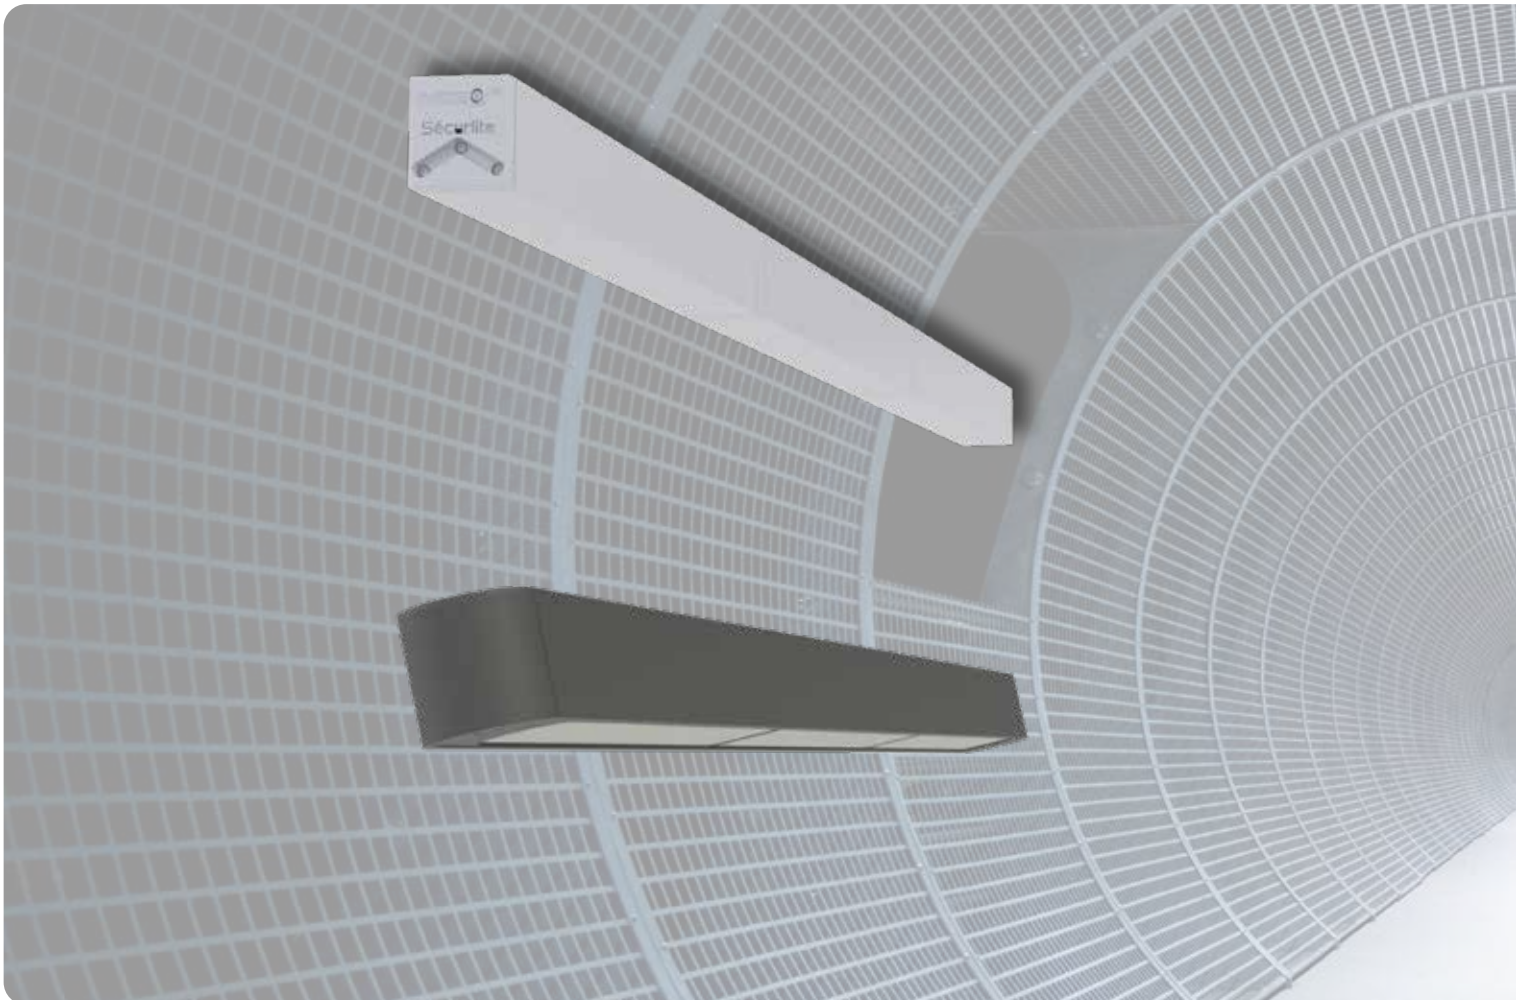

SYSTEO LINE

Continuous line
Systeo Unit, S, Slim, E, A45

Compose your Systeo continuous lighting line

Systeo can be used to create elegant, continuous linear lighting features. The many possible combinations ensure suitable lighting for any application and requirement, be it for long tunnels or lit paths, including covered walkways.

This innovative system provides for continuous, linear lighting without any breaks in the light intensity.

The ingeniously designed lighting modules can be strung together to create linear lighting features that can be very long and feature appropriate light intensity for comfortable, diffuse lighting.

Systeo: one system for all your optimal lighting needs.

To enable us to assess your specific requirements, please contact our engineering design and technical support units which will help you to work out the parameters of your project and to design your lighting solution.