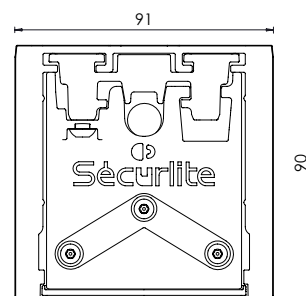

CHARACTERISTICS

- IP65 rated waterproof luminaire with high impact-resistance IK11+/80 J rated straight aluminium profile.
- Opalescent or clear diffuser with louvres or with optics
- Can be suspension mounted using a mounting kit made from shiny, nickel-plated brass, with 3m stainless steel finger line supplied as standard
- Not apparent quick power connection
- Fine texture RAL 7016 anthracite grey ● finish

OPTIONS AVAILABLE ON REQUEST

- Motion detector adjustable via radio-control or smartphone
- Pack emergency version available
- High UV resistance or anti-graffiti coating
- Through wiring
- Side cable entry

Optional mounting support available to order separately:
- Suspension mounting: 9854 0002

Vandal-proof tool available to order separately.
Inset code M4: 9800 0036
+

Inset code M5: 9800 0012

Radio-control for wireless control available to order separately.
Code: 9800 0010

SYSTEO SLIM – Opalescent

220-240 V AC / 50/60 Hz

direct 774

Length L (mm)	Power rating (W)	Luminaire light output (lm) 4000 K*	Luminaire efficacy (lm/W)	Opalescent
1017	9	850	97	5708 14--
1017	14	1400	100	5702 14--
1017	26	2700	104	5703 14--
1297	19	1950	103	5704 14--
1297	37	3800	103	5705 14--

Durability: L80B10 / over 72 000 hours
L90B50 / 50 000 hours

* For precise figures, please refer to the technical data sheet.
UGR rating to be confirmed by a lighting study.

Codification for 3000 K colour temperature:
replace the figure 4 by a 3.

for instance 4000K: 5702 14--
3000K: 5702 13--

Codification: replace the two dashes (--) by the appropriate figures:
for instance 5702 14--

- 00 NO DETECTION
- 16 WITH PRO DETECTION + RADIO-CONTROL
- 21 DALI DIMMABLE + SWITCH DIMMING
- 44 WITH PRO DETECTION + RADIO-CONTROL + EXTINCTION WARNING
- 45 WITH PRO DETECTION + RADIO-CONTROL + STANDBY WARNING