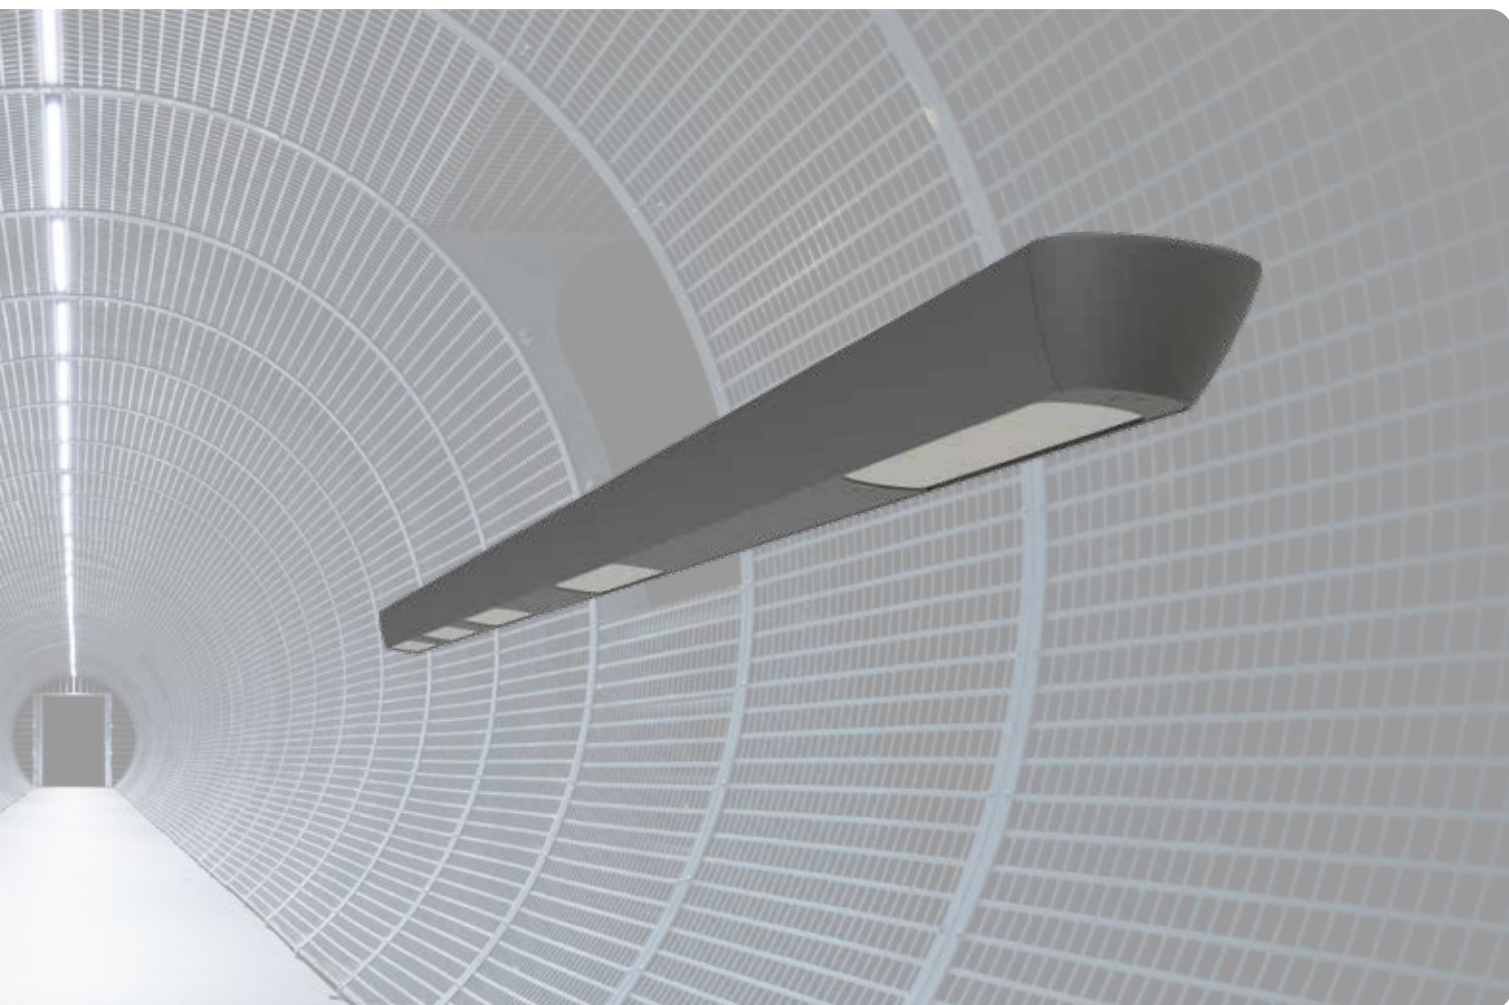

SYSTEO TRUNKING

S, Slim, E, A45

Design your Systeo trunking

Systeo trunking involves combining several high impact resistance profiles incorporating lighting units. The Systeo trunking lighting solution is a high-efficiency system that is suited for complex environments.

Whatever the application you have in mind, Systeo can be used to design multiple configurations combining lighting modules with non-lighting interstitial functional modules.

A bespoke solution for integrated professional lighting adapted to the specific aspects of each site.

To enable us to assess your specific requirements, please contact our engineering design and technical support units which will help you to define the parameters of your project and to design your lighting solution.