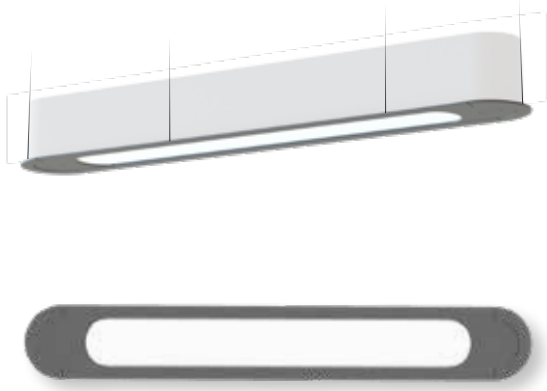

CHARACTERISTICS

- IP65 rated waterproof luminaire with high impact resistance IK11+/80 J rated with aluminium profile for recessed mounting.
- Opalescent or clear diffuser with louvres or with optics
- For mounting as recessed wall luminaire or ceiling mounting
- Not apparent quick power connection
- Fine texture RAL 7016 anthracite grey ● finish

OPTIONS AVAILABLE ON REQUEST

- Motion detector adjustable via radio-control or smartphone
- Pack emergency version available
- High UV resistance or anti-graffiti coating
- Through wiring
- Side cable entry

Vandal-proof tool available to order separately.
Code M4: 9800 0036
+

Code M5: 9800 0012

Radio-control for wireless control available to order separately.
Code: 9800 0010

SYSTEO E – Opalescent

220-240 V AC / 50/60 Hz

direct 776

Length L (mm)	Power rating (W)	Luminaire light output (lm) 4000 K	Luminaire efficacy (lm/W)	Opalescent
1036	9	850	97	5808 14--
1036	14	1400	100	5802 14--
1036	26	2700	104	5803 14--
1316	19	1950	103	5804 14--
1316	37	3800	103	5805 14--

Durability: L80B10 / over 72 000 hours
L90B50 / 50 000 hours

Codification for 3000 K colour temperature:
replace the figure 4 by a 3.

for instance 4000K: 5802 14--
3000K: 5802 13--

Codification: replace the two dashes (--)
by the appropriate figures:
for instance 5802 14--

- 00 NO DETECTION
- 16 WITH PRO DETECTION + RADIO-CONTROL
- 21 DALI DIMMABLE + SWITCH DIMMING
- 44 WITH PRO DETECTION + RADIO-CONTROL + EXTINCTION WARNING
- 45 WITH PRO DETECTION + RADIO-CONTROL + STANDBY WARNING