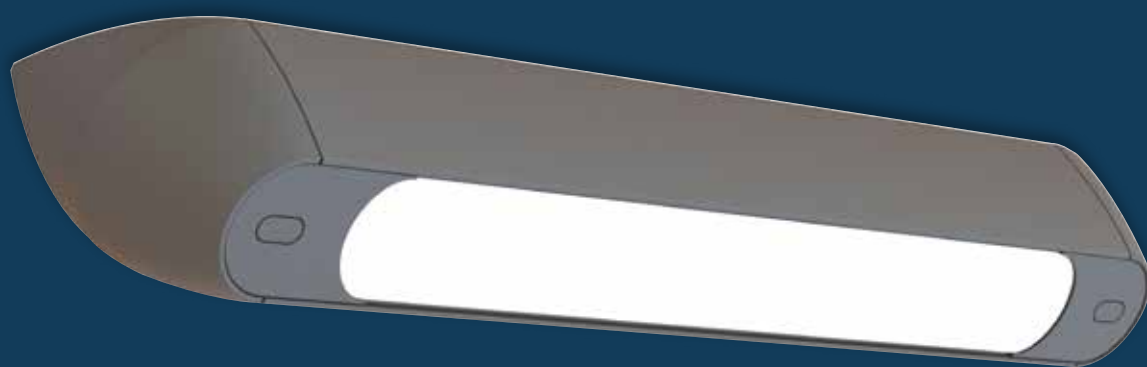

SYSTEMO A45