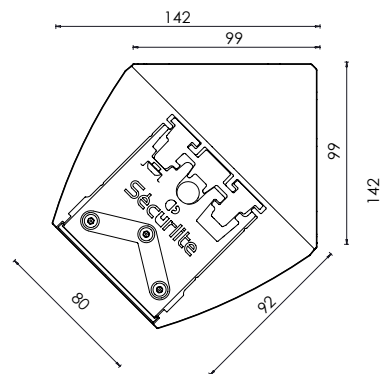

CHARACTERISTICS

- IP65 rated waterproof luminaire with high impact resistance IK11*/80 J rated curved aluminium profile.
- Opalescent or clear diffuser with optics
- For mounting at an angle with a pull-resistant mount
- Not apparent quick power connection
- Fine texture RAL 7016 anthracite grey ● finish

OPTIONS AVAILABLE ON REQUEST

- Motion detector adjustable via radio-control or smartphone
- Pack emergency version available
- High UV resistance or anti-graffiti coating
- Through wiring
- Concealment panels for surface mounting
- Side cable entry

Concealment panels for surface mounting available to order separately:

- L(mm) 1066: code 9855 1002

- L(mm) 1346: code 9855 1003

Vandal-proof tool available to order separately.
Code M4: 9800 0036
+

Code M5: 9800 0012

Radio-control for wireless control available to order separately.
Code: 9800 0010

SYSTE0 A45 – Opalescent

220-240 V AC / 50/60 Hz

direct 778

Length L (mm)	Power rating (W)	Luminaire light output (lm) 4000 K	Luminaire efficacy (lm/W)	Opalescent surface mounted
1066	9	850	97	5508 14--
1066	14	1400	100	5502 14--
1066	26	2700	104	5503 14--
1346	19	1950	103	5504 14--
1346	37	3800	103	5505 14--

Durability: L80B10 / over 72 000 hours
L90B50 / 50 000 hours

Codification for 3000 K colour temperature:
replace the figure 4 by a 3.

for instance 4000K: 5502 14--
3000K: 5502 13--

Codification: replace the two dashes (--) by the appropriate figures:
for instance 5502 14--

- 00 NO DETECTION
- 16 WITH PRO DETECTION + RADIO-CONTROL
- 21 DALI DIMMABLE + SWITCH DIMMING
- 44 WITH PRO DETECTION + RADIO-CONTROL + EXTINCTION WARNING
- 45 WITH PRO DETECTION + RADIO-CONTROL + STANDBY WARNING