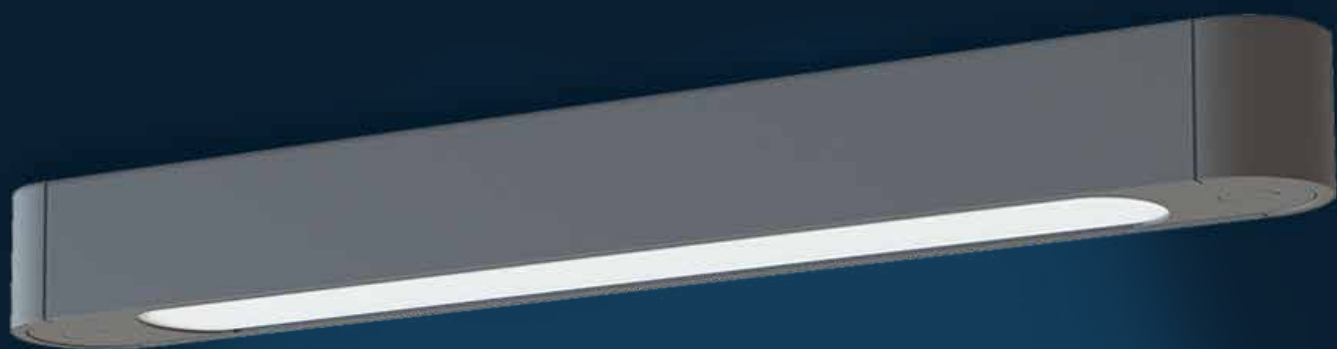

SYSTEMEO

Modular and
upgradable lighting
concept

SÉCURLITE
DURABLE LIGHT

DESIGNED AND MADE IN FRANCE
SINCE 1986

BVCert. 6037554