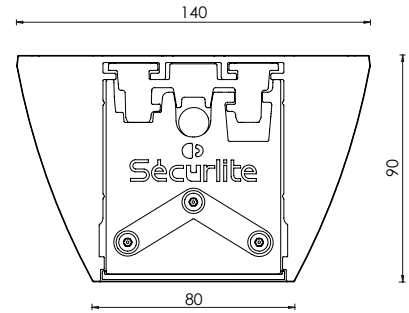

CHARACTERISTICS

- IP65 rated waterproof luminaire with high impact resistance IK11+/80 J rated curved aluminium profile
- Opalescent or clear diffuser with louvres or with optics
- Can be suspension mounted using a mounting kit made from shiny, nickel-plated brass, with 3m stainless steel finger line supplied as standard
- Not apparent quick power connection
- Fine texture RAL 7016 anthracite grey ● finish

OPTIONS AVAILABLE ON REQUEST

- Motion detector adjustable via radio-control or smartphone
- Pack emergency version available
- High UV resistance or anti-graffiti coating
- Through wiring
- Side cable entry

Optional mounting support available to order separately:
- Suspension kit: 9854 0002

Vandal-proof tool available to order separately.
Inset code M4: 9800 0036
+

Inset code M5: 9800 0012

Radio-control for wireless control available to order separately.
Code: 9800 0010

SYSTEO S – Opalescent

220-240 V AC / 50/60 Hz

direct 772

Length L (mm)	Power rating (W)	Luminaire light output (lm) 4000 K	Luminaire efficacy (lm/W)	Opalescent surface mounted
1066	9	850	97	5608 14--
1066	14	1400	100	5602 14--
1066	26	2700	104	5603 14--
1346	19	1950	103	5604 14--
1346	37	3800	103	5605 14--

Durability: L80B10 / over 72 000 hours
L90B50 / 50 000 hours

Codification for 3000 K
colour temperature:
replace the figure 4 by a 3.

for instance 4000K: 5602 14--
3000K: 5602 13--

Codification: replace the two dashes (--)
by the appropriate figures:
for instance 5602 14--

- 00 NO DETECTION
- 16 WITH PRO DETECTION + RADIO-CONTROL
- 21 DALI DIMMABLE + SWITCH DIMMING
- 44 WITH PRO DETECTION + RADIO-CONTROL + EXTINCTION WARNING
- 45 WITH PRO DETECTION + RADIO-CONTROL + STANDBY WARNING