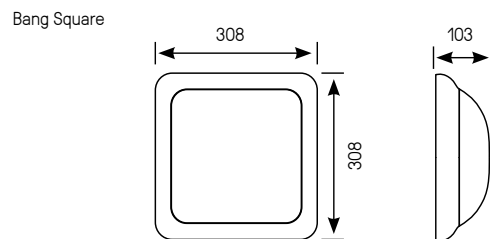

FEATURES:

- Low-consumption vandal-resistant architectural luminaire
- Increased strength IK11 50J
- Reinforced polyamide base
- Opalescent polycarbonate diffuser (for LED version)
- Frosted clear polycarbonate diffuser (E27 versions)
- CCT 4000 K, CRI min. 80
- Stainless steel vandal-resistant screws
- Decorative polycarbonate washers
- Opalescent
- RAL 9003 ○
- RAL 9006 ○
- RAL 9005 ●

OPTIONS AVAILABLE ON REQUEST:

- 3000 K LEDs
- Standby LED
- Other RAL colours