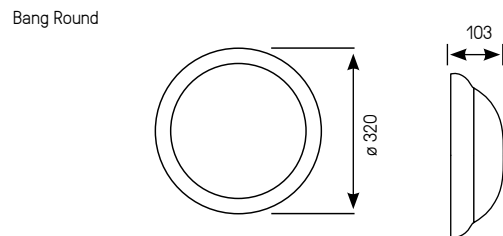

FEATURES:

- Low-consumption vandal-resistant architectural luminaire
- Increased strength IK11 50J
- Reinforced polyamide base
- Opalescent polycarbonate diffuser (for LED version)
- Frosted clear polycarbonate diffuser (E27 versions)
- CCT 4000 K, CRI min. 80
- Stainless steel vandal-resistant screws
- Decorative polycarbonate washers
- Opalescent
- RAL 9003 ○
- RAL 9006 ○
- RAL 9005 ●

OPTIONS AVAILABLE ON REQUEST:

- 3000 K LEDs
- Standby LED
- Other RAL colours