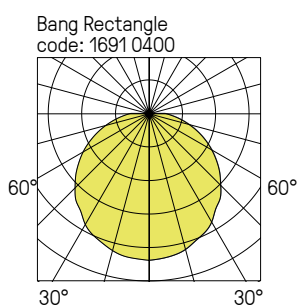

FEATURES:

- Low-consumption vandal-resistant architectural luminaire
- Increased strength IK11 50J
- Reinforced polyamide base
- Opalescent polycarbonate diffuser (for LED version)
- Frosted clear polycarbonate diffuser (E27 versions)
- CCT 4000 K, CRI min. 80
- Stainless steel vandal-resistant screws
- Decorative polycarbonate washers
- Opalescent
- RAL 9003 ○
- RAL 9006 ○
- RAL 9005 ●

OPTIONS AVAILABLE ON REQUEST:

- 3000 K LEDs
- Standby LED
- Other RAL colours