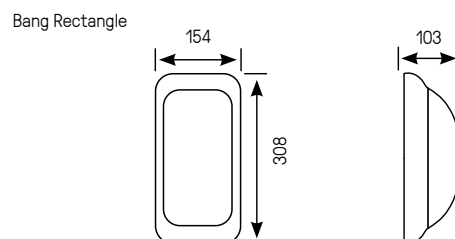

FEATURES:

- Low-consumption vandal-resistant architectural luminaire
- Increased strength IK11 50J
- Reinforced polyamide base
- Opalescent polycarbonate diffuser (for LED version)
- Frosted clear polycarbonate diffuser (E27 versions)
- CCT 4000 K, CRI min. 80
- Stainless steel vandal-resistant screws
- Decorative polycarbonate washers
- Opalescent
- RAL 9003 ○
- RAL 9006 ○
- RAL 9005 ●

OPTIONS AVAILABLE ON REQUEST:

- 3000 K LEDs
- Standby LED
- Other RAL colours