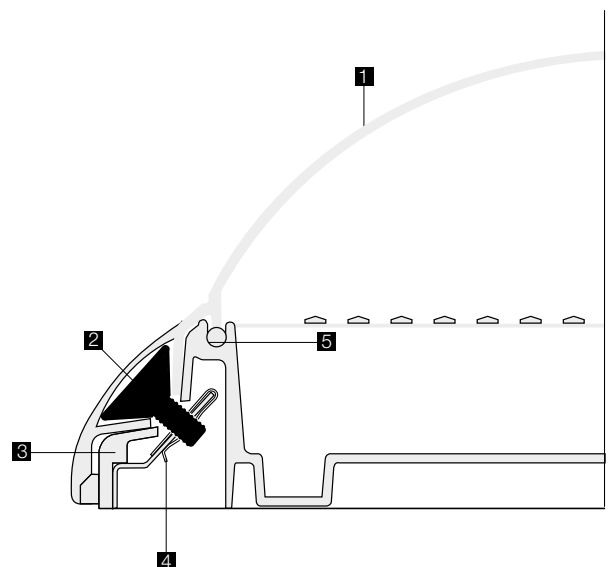

FEATURES:

- Low-consumption vandal-resistant architectural luminaire
- Increased strength IK11 50J
- Reinforced polyamide base
- Opalescent polycarbonate diffuser (for LED version)
- Frosted clear polycarbonate diffuser (E27 versions)
- CCT 4000 K, CRI min. 80
- Stainless steel vandal-resistant screws
- Decorative polycarbonate washers
- Opalescent
- RAL 9003 ○
- RAL 9006 ○
- RAL 9005 ●