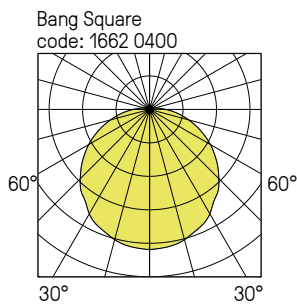

OPTIONS AVAILABLE ON REQUEST:

- 3000 K LEDs
- Standby LED
- Other RAL colours

LED modules	Power (W)	Luminaire light output (lm)	Luminaire efficacy (lm/W)	Opalescent
LED 1200	9	1050	118	1560 04--
LED 1800	13	1500	115	1561 04--
LED 2400	18	2100	117	1562 04--
LED 3000	20	2500	125	1564 04--