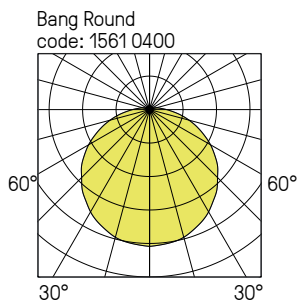

OPTIONS AVAILABLE ON REQUEST:

- 3000 K LEDs
- Standby LED
- Other RAL colours

LED modules	Power (W)	Luminaire light output (lm)	Luminaire efficacy (lm/W)	Opalescent
LED 1200	9	1050	118	1560 04--
LED 1800	13	1500	115	1561 04--
LED 2400	18	2100	117	1562 04--
LED 3000	20	2500	125	1564 04--