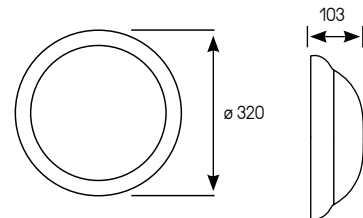

Bang Round Access