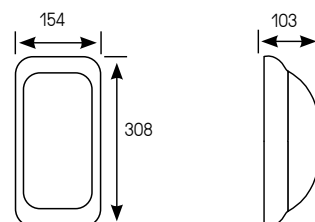

Bang Rectangle Access