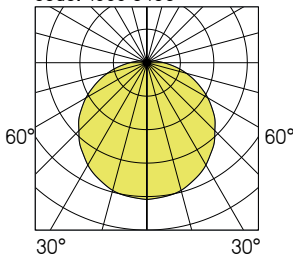

OPTIONS AVAILABLE ON REQUEST:

- 3000 K LEDs
- Standby LED
- Other RAL colours

Bang Round Access
code: 1565 0400