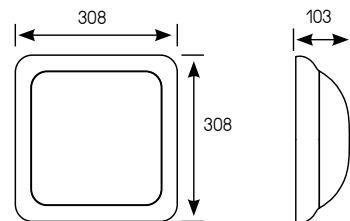

OPTIONS AVAILABLE ON REQUEST:

- 3000 K LEDs
- Standby LED
- Other RAL colours

Bang Round Access
code: 1565 0400

Bang Round Access

Bang Square Access
code: 1665 0400

Bang Square Access

Bang Rectangle Access
code: 1691 0400