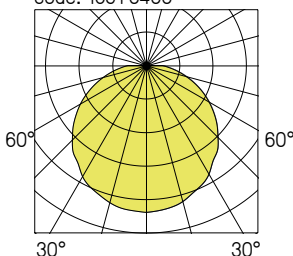

Bang Rectangle Access

LED modules	Power (W)	Luminaire light output (lm)	Luminaire efficacy (lm / W)	Opalescent
LED 1200	10	1050	105	1565 04--
LED 2000	14	1600	114	1566 04--
LED 2750	19	2300	121	1567 04--