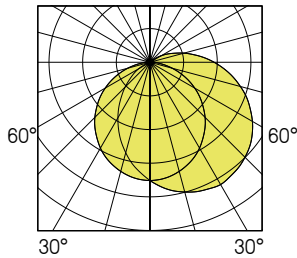

OPTIONS AVAILABLE ON REQUEST:

- 3000 K LEDs
- Switch on the left side

Borgo
code : 5324 1400