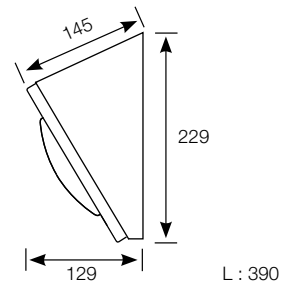

Borgo Prison