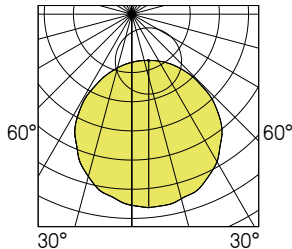

∅ 330 (Rondo)
∅ 270 (Rondino)