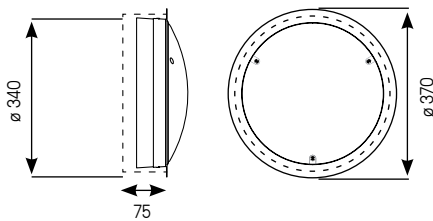

### Additional options RONDO

Coding:  
add the corresponding suffix to the product code

example : 2520 0400 ----  
9702 VISSERIE STANDARD  
9802 VERSION ENCASTRÉE

Flush-mounting dimensions :  
Rondo : ø 340 x 75