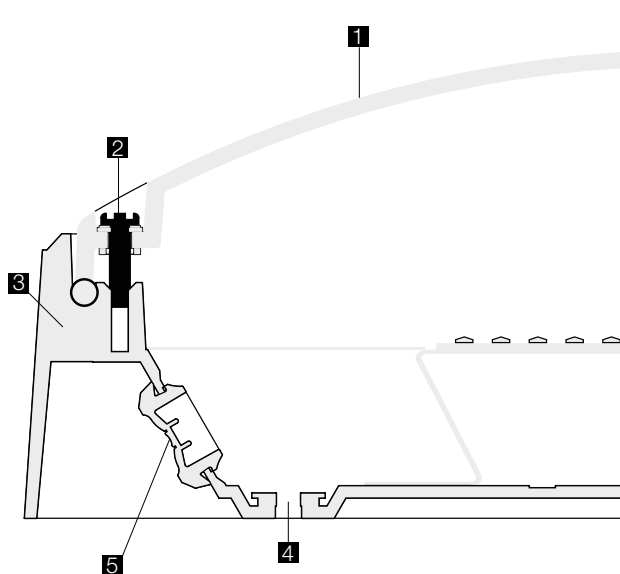

Surface or flush mounted, the most powerful and robust of the architectural luminaires for communal areas in residential properties and outdoors.

Multiple solutions with more light output for large spaces
Up to 3000 lm.

More efficient

Thanks to its lighting management: DALI ballasts and LED dimming solutions.

Greater savings

With the new Sensor Pro detectors or twilight switches built in.

RONDO, THE LUMINAIRE WITH A TIMELESS LOOK, THAT'S DESIGNED TO LAST.

- **1** Opalescent polycarbonate diffuser (120J)
- **2** Vandal resistant screws
- **3** Marine-grade aluminium rip-out-resistant skirt
- **4** Supplied c/w sealing washers
- **5** Knock-out cable entries (2 sides, 1 central)