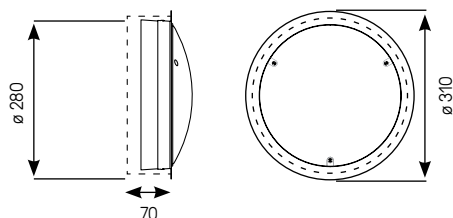

### Additional options RONDINO

**Coding:**  
add the corresponding suffix to the product code

example : 2561 0400 ----  
9702 STANDARD CROSSPOINT SCREWS  
9802 FLUSH-MOUNTING VERSION

Flush-mounting dimensions:  
Roundino : ø 280 mm x 70 mm