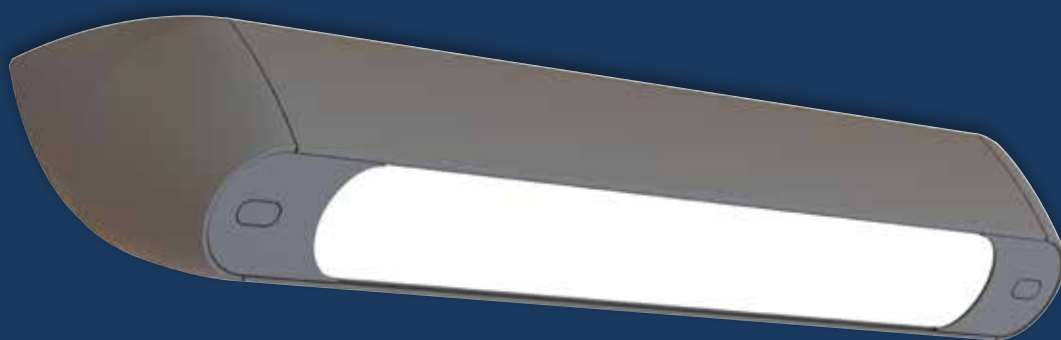

SYSTEME A45

ORIGINE
FRANCE[®]
GARANTIE

BVCert. 6037554

FEATURES:

- IP65 rated waterproof luminaire with high impact resistance IK11+/80 J rated curved aluminium profile.
- Opalescent or clear diffuser with optics
- For mounting at an angle with a pull-resistant mount
- Not apparent quick power connection
- Fine texture RAL 7016 anthracite grey ● finish

OPTIONS AVAILABLE ON REQUEST:

- Motion detector adjustable via radio-control
- High UV resistance or anti-graffiti coating
- Through wiring
- Concealment panels for surface mounting
- Side cable entry

Concealment panels for surface mounting available to order separately:

- L(mm) 1066: code 9855 1002

- L(mm) 1346: code 9855 1003

Systemo A45 Opalescent

Length L (mm)	Power (W)	Luminaire light output (lm) 4000 K	Luminaire efficacy (lm / W)	Opalescent surface mounted
1066	9	850	97	5508 14--
1066	14	1400	100	5502 14--
1066	26	2700	104	5503 14--
1346	19	1950	103	5504 14--
1346	37	3800	103	5505 14--