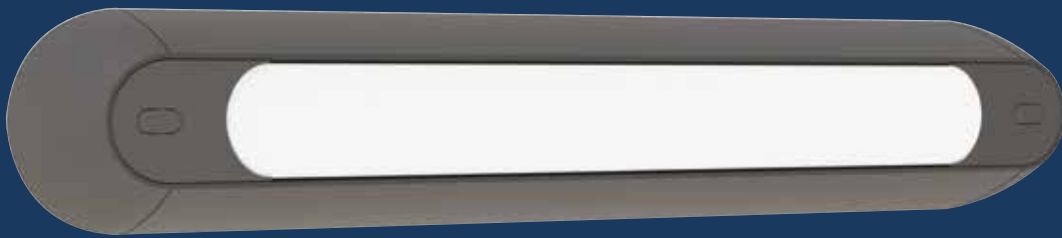

## FEATURES:

- IP65 rated waterproof luminaire with high impact resistance IK11+/80 J rated curved aluminium profile
- Opalescent or clear diffuser with louvres or with optics
- Can be suspension mounted using a mounting kit made from shiny, nickel-plated brass, with 3m stainless steel finger line supplied as standard
- Not apparent quick power connection
- Fine texture RAL 7016 anthracite grey ● finish