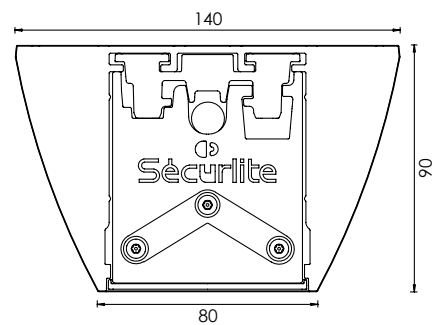

Systeo S Opalescent

Systeo S Clear + optic 40°

Systeo S Clear + optique 60°

Systeo S Clear + optic 90°

Systeo S Clear + batwing optic

Systeo S Clear + wallwasher optic

Length L (mm)	Power (W)	Luminaire light output (lm)	Luminaire efficacy (lm / W)	Opalescent surface mounted
1066	9	850	97	5608 14--
1066	14	1400	100	5602 14--
1066	26	2700	104	5603 14--
1346	19	1950	103	5604 14--
1346	37	3800	103	5605 14--

SYSTEO S – Clear, with louvres

For ceiling-mounting versions only

Length L (mm)	Power (W)	Luminaire light output (lm) 4000 K*	Luminaire efficacy (lm / W)	Clear surface mounted
1066	11	1400	127	5636 14--
1066	16	2000	125	5637 14--
1346	16	2100	131	5638 14--
1346	26	3300	127	5639 14--