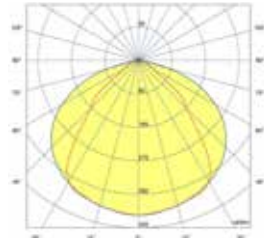

Systeo S Opalescent

Systeo S Clear + optic 40°

Systeo S Clear + optique 60°

Systeo S Clear + optic 90°

Systeo S Clear + batwing optic

Systeo S Clear + wallwasher optic

Length L (mm)	Power (W)	Luminaire light output (lm)	Luminaire efficacy (lm / W)	Opalescent surface mounted
1066	9	850	97	5608 14--
1066	14	1400	100	5602 14--
1066	26	2700	104	5603 14--
1346	19	1950	103	5604 14--
1346	37	3800	103	5605 14--

SYSTEO S – Clear, with louvres

For ceiling-mounting versions only

Length L (mm)	Power (W)	Luminaire light output (lm) 4000 K*	Luminaire efficacy (lm / W)	Clear surface mounted
1066	11	1400	127	5636 14--
1066	16	2000	125	5637 14--
1346	16	2100	131	5638 14--
1346	26	3300	127	5639 14--