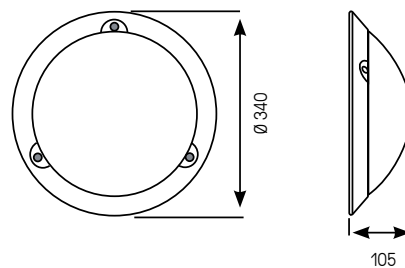

OPTIONS AVAILABLE ON REQUEST:

- Adaptor bracket, to use existing fixings:
code 9810 0015

Voila Access - Code : 1072 0400

| LED modules | Power (W) | Luminaire light output (lm) | Luminaire efficacy (lm/W) | White RAL 9003 |
|-------------|-----------|-----------------------------|---------------------------|----------------|
| LED 1200 | 10 | 1090 | 109 | 1072 04-- |
| LED 2000 | 14 | 1600 | 114 | 1073 04-- |
| LED 2750 | 19 | 2330 | 122 | 1074 04-- |