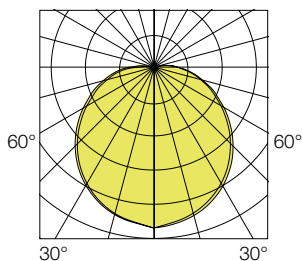

OPTIONS AVAILABLE ON REQUEST:

- Adaptor bracket, to use existing fixings:
code 9810 0015

Voila Access - Code : 1072 0400

| LED modules | Power (W) | Luminaire light output (lm) | Luminaire efficacy (lm/W) | White RAL 9003 |
|-------------|-----------|-----------------------------|---------------------------|----------------|
| LED 1200 | 10 | 1090 | 109 | 1072 04-- |
| LED 2000 | 14 | 1600 | 114 | 1073 04-- |
| LED 2750 | 19 | 2330 | 122 | 1074 04-- |