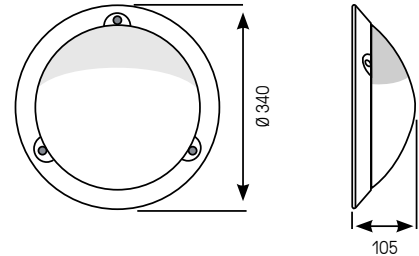

VOILA ACCESS

Asymmetric bulkhead fixture
for stairways and communal areas.
Special for PRM accessibility.

Asymmetrical

BVCert. 6037554

FEATURES:

- Low-consumption architectural luminaire
- Recycled polycarbonate base
- Opalescent polycarbonate diffuser
- Captive, vandal-resistant stainless screws
- Side and rear cable entries
- CCT 4000 K, CRI min. 80
- Design: Xavier Houy
- RAL 9003 ○

OPTIONS AVAILABLE ON REQUEST:

- Adaptor bracket, to use existing fixings:
code **9810 0015**

Voila Access Asymetrical - Code : 1076 0400

VOILA ACCESS Asymetrical wall-mounted only

220-240 V AC / 50 / 60 Hz