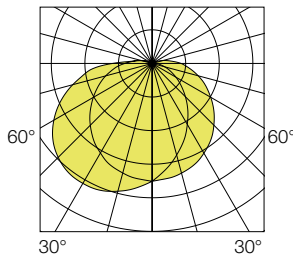

OPTIONS AVAILABLE ON REQUEST:

- Adaptor bracket, to use existing fixings:
  code **9810 0015**

Voila Access Asymetrical - Code : 1076 0400