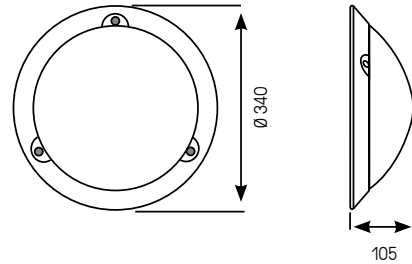

FEATURES:

- Low consumption luminaire
- Single-colour recycled polycarbonate base
- Clear prismatic polycarbonate diffuser
- CCT 4000 K, CRI min. 80
- Captive, stainless steel vandal-resistant screws
- Side and rear cable entries
- Design: Xavier Houy
- RAL 9003 ☐
- RAL 7035 ☐
- RAL 9005 ☒

OPTIONS AVAILABLE ON REQUEST:

- Standby LED
- Adaptor bracket, to use existing fixings:
  code 98100015

ACCESSORIES FOR TWO-COLOUR VERSION:

- White screw cover RAL9003 ☐ **code: 9810 0012**
- Grey screw cover RAL7035 ☐ **code: 9810 0011**
- Black screw cover RAL9005 ☒ **code: 9810 0003**