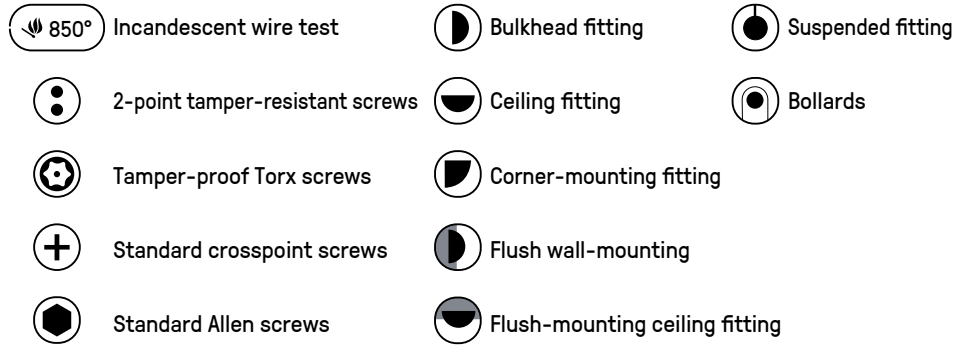

PICTOGRAMS

IP RATINGS

1st figure:
Protection against penetration by solid objects and contact with live parts.

2nd figure:
Protection against liquid penetration.

IP 0_		No protection	IP_0		No protection
IP 1_		Protected against solid bodies larger than 50 mm (e.g. hand contact)	IP_1		Protected against vertical water drops
IP 2_		Protected against solid bodies larger than 12.5 mm (e.g. finger)	IP_2		Protected against water drops up to 15° from the vertical
IP 3_		Protected against solid bodies larger than 2.5 mm (e.g. tools, wires)	IP_3		Protected against rain up to 60° from the vertical
IP 4_		Protected against solid bodies larger than 1 mm (e.g. fine tools, nails)	IP_4		Protected against water splashing from any directions
IP 5_		Protected against dust	IP_5		Protected against low-pressure water jets from any direction using a lance
IP 6_		Totally protected against dust	IP_6		Protected against high-pressure water jets from any direction
			IP_7		Protected against the effects of immersion
			IP_8		Equipment submersible under specified conditions

IK and VK ratings, please see catalogue pages 256.

CLASSIFICATIONS OF ELECTRICAL APPLIANCES

	Class I	Luminaire with functional insulation and with metal parts earthed. Earth connection obligatory.
	Class II	Luminaire with double or increased insulation of the active parts. No earth connection.
	Class III	Class II luminaire with additional protection achieved by powering from an SELV supply (Safety Extra-Low Voltage, U < 50 V AC).