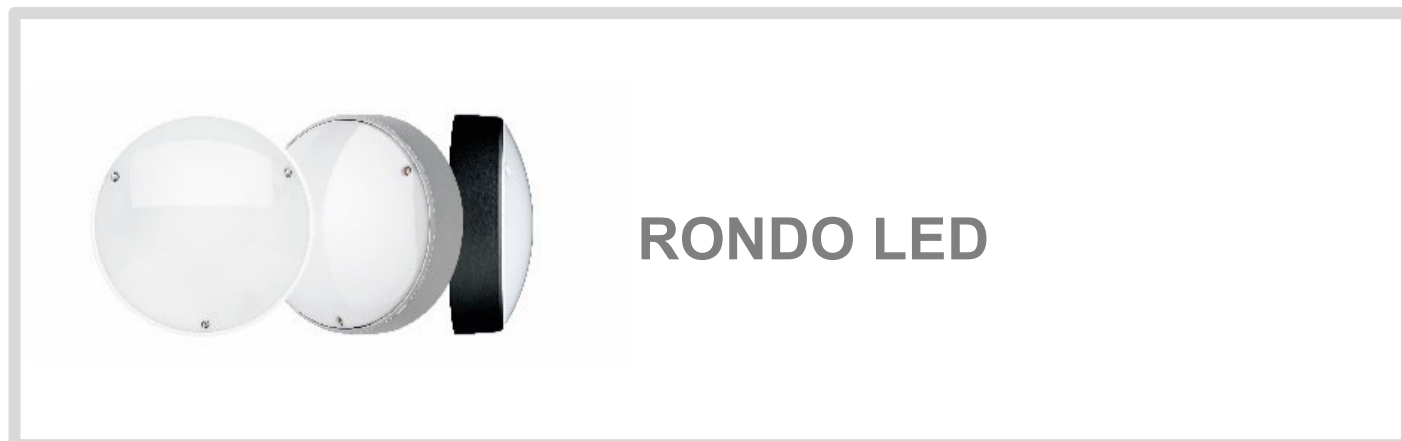

## Specification text

RONDO LED - FP0014

Wall or ceiling mounted luminaire type RONDO LED from SÉCURLITE or technically equivalent:

- Dimensions: Ø 330 x 114 mm
- Class I – IP66 - IK11++ / 120J – VK55 version wall – VK56 version ceiling – VK56 flush-mounting version – 850°C – CRI 80 – SDCM 3 – photobiological hazard: RG0
- Marine-grade die-cast aluminium base with chromated surface finish, available in white, black, grey
- Opalescent polycarbonate diffuser with 3 captive vandal-resistant stainless steel screws
- Anti-rip-out-skirt, 4 internal fixing points
- 2 knockout cable entry Ø 20,5 mm conductors
- *CCT, power, luminaire output and efficacy: refer to the technical data sheet according to product code*
- Options available on request: with detection, DALI dimmable, with Pro detection + extinction or standby warning, with Pro detection + radio control, with Pro detection + extinction or standby warning + radio control, slave version + extinction or standby warning, slave version + extinction or standby warning + radio control.  
*Refer to the technical data sheet according to product code*
- Range available in 3000 K or 4000 K
- Lumen maintenance: L80B10 / 72,000 hr – 5-year warranty
- Labelled range Origine France Garantie
- Repairable luminaire