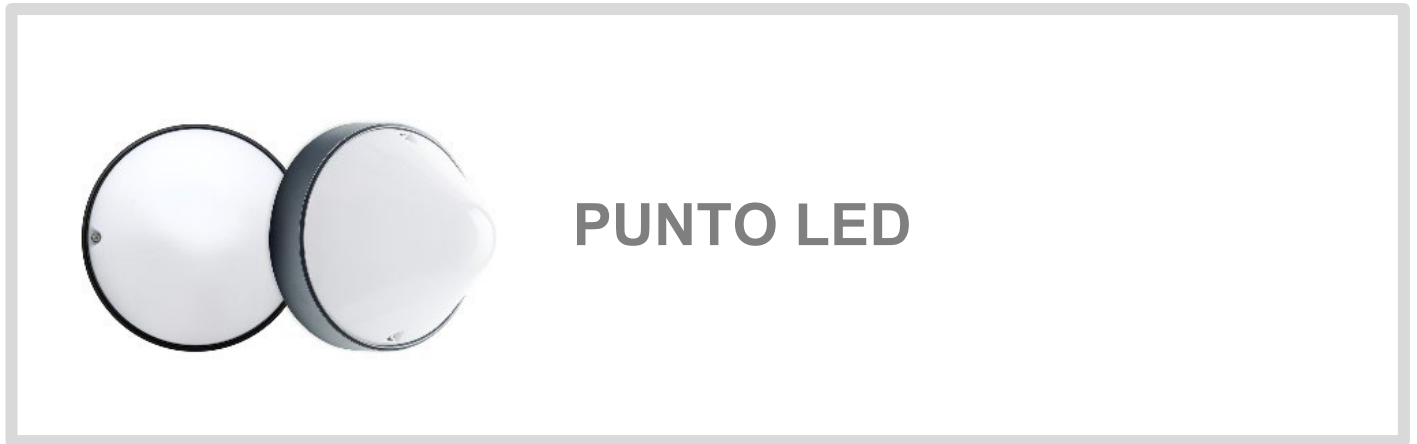

Specification text

PUNTO LED - FP0016

Wall or ceiling or flush mounted luminaire type PUNTO LED from SÉCURLITE or technically equivalent:

- Dimensions: Ø 330 x 250 mm
- Class I – IP66 - IK11+ / 80J – VK45 version wall – VK46 version ceiling – VK46 flush-mounting version – 850°C – CRI 80 – SDCM 3 – photobiological hazard: RG0
- Marine-grade die-cast aluminium base with chromated surface finish, available in white, black, grey
- Abrasion-resistant polyester paint finish, withstands chemical elements and pollutants
- Opalescent polycarbonate diffuser with 3 captive vandal-resistant stainless steel screws
- Anti-rip-out-skirt, 4 internal fixing points
- 2 knockout cable entry Ø 20,5 mm conductors
- *CCT, power, luminaire output and efficacy: refer to the technical data sheet according to product code*
- Options available on request: with detection, DALI dimmable, with Pro detection + extinction or standby warning, with Pro detection + radio control, with Pro detection + extinction or standby warning + radio control, slave version + extinction or standby warning, slave version + extinction or standby warning + radio control.
Refer to the technical data sheet according to product code
- Range available in 3000 K or 4000 K
- Lumen maintenance: L80B10 / 72,000 hr – 5-year warranty
- Labelled range Origine France Garantie
- Repairable luminaire