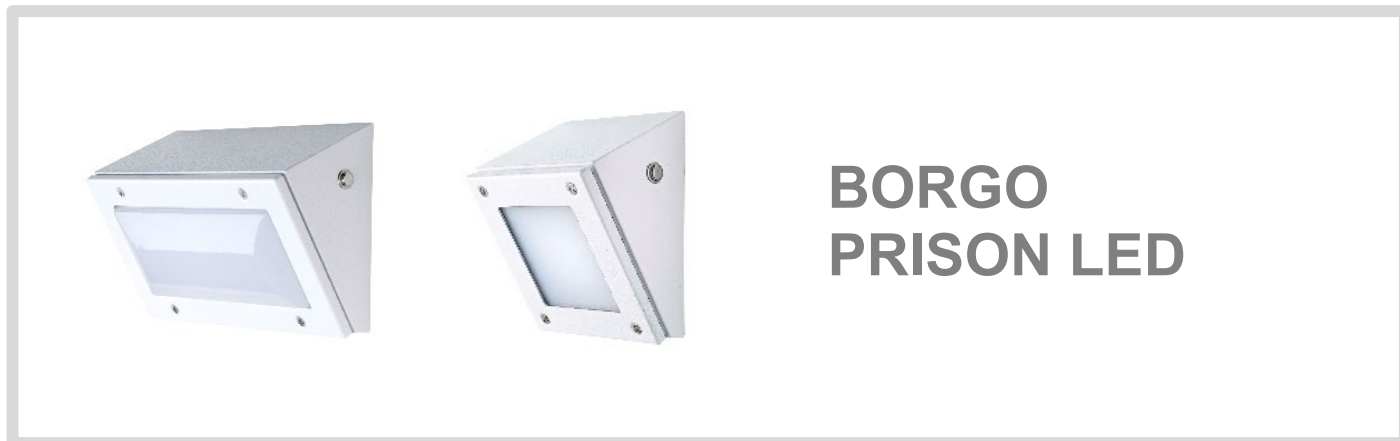

Specification text

BORGO PRISON LED - FP0039

Wall mounting fitting with switch for correctional environments type BORG PRISON LED from SÉCURLITE or technically equivalent:

- Dimensions BORG PRISON (with switch or with switch and socket): 390 x 229 x 129 mm
- Dimensions MINI BORG PRISON (with switch): 200 x 229 x 129 mm
- Class I – IP65 (switch version) – IP20 (switch and socket version) – IK11+ / 80J – VK46 – 850°C – CRI 80 – SDCM 3 – photobiological hazard: RG0
- Body and frame in steel – white polyester powder-coated finish – opal polycarbonate diffuser
- Rip-out resistant – > 65° inclined top – vandal resistant switch
- Supply terminal block: automatic, dual-entry – 1 rear cable entry
- Stainless steel vandal-resistant screws
- *CCT, power, luminaire output and efficacy: refer to the technical data sheet according to product code*
- Range available in 3000 and 4000 K
- Lumen maintenance: L80B10 / over 72,000 hours
- Lumen maintenance: L90B50 / 52,000 hours
- 5-year warranty
- Labelled range Origine France Garantie
- Repairable luminaire