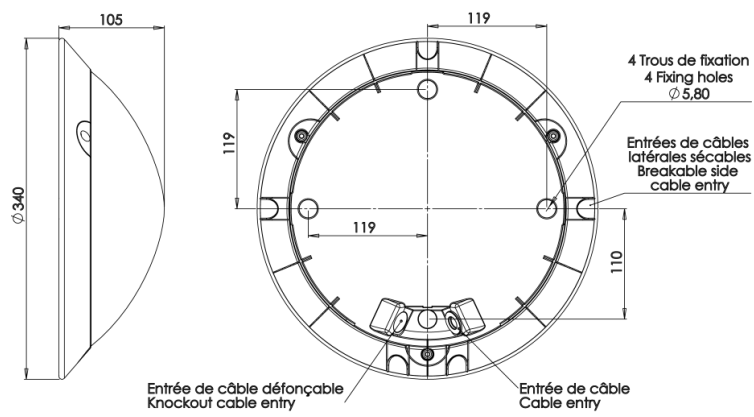

Facilities available

- Stainless crosspoint screws: add the suffix **9702** to the product code – example: 1000 0000 **9702**

Accessories

(to be ordered separately)

- M5 bit for 2-point tamper-proof screws – code: **9800 0003**
- Bit-holder screwdriver – code: **98000 0005**

Approvals

Certificates available:

- CE certificate (as per EN60598-1 / 2-1)
- Incandescent Wire Test certificate (depending on product)

Dimensions

VOILA START										
Designation	Base	CCT (K)	Lamp power (W)	Luminaire power (W)	Luminaire efficiency (%)	Source output (lm)	Source luminous efficiency (lm/W)	White	Grey	Black
Max.60W halo. 23W CFLi E27 S/L	E27	-	-	-	78,1	-	-	10000000	10003000	10002000
1x18W TC-DE B.E.	G24q-2	4000	18	21	69,1	1200	66,7	10030400	10033400	10032400
1x26W TC-DE B.E.	G24q-3	4000	26	29	58,4	1800	69,2	10050400	10053400	10052400
1x32W TC-TE B.E.	GX24q-3	4000	32	36	73,6	2400	75	10060400	10063400	10062400
LED A60 / 827	E27	2700	8	8	73,3	806	100,8	10010300	10013300	10012300