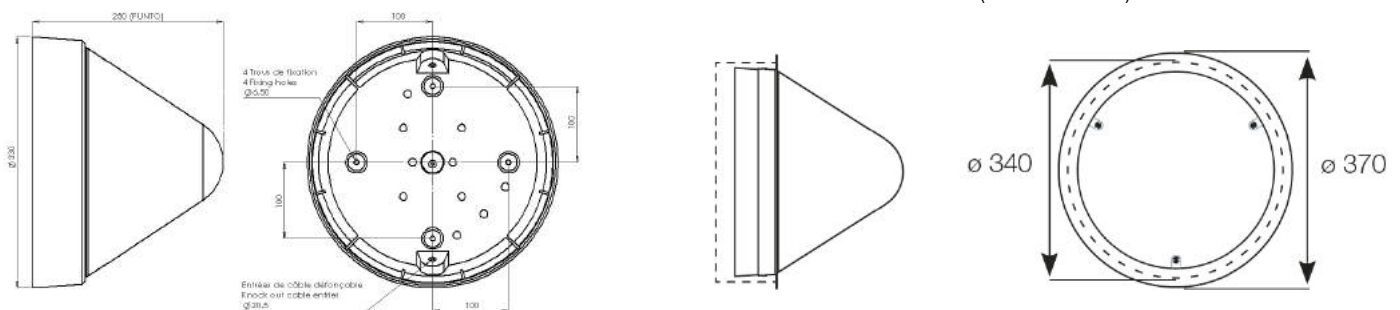

Facilities available

- Stainless crosspoint screws: add the suffix **9702** to the product code – example: 2500 0400 **9702**
- Flush-mounting version: add the suffix **9802** to the product code – example: 2500 0400 **9802**

Accessories (to be ordered separately)

- IZU grille kit – black RAL9005 – code: **9825 0010**
- IZU grille kit – grey RAL9006 – code: **9825 0011**
- IZU grille kit – white RAL9016 – code: **9825 0012**

- IZUMI grille kit – black RAL9005 – code: **9825 0013**
- IZUMI grille kit – grey RAL9006 – code: **9825 0014**
- IZUMI grille kit – white RAL9016 – code: **9825 0015**

- SANTA grille kit – black RAL9005 – code: **9825 0016**
- SANTA grille kit – grey RAL9006 – code: **9825 0017**
- SANTA grille kit – white RAL9016 – code: **9825 0018**

- BUDA grille kit – black RAL9005 – code: **9825 0019**
- BUDA grille kit – grey RAL9006 – code: **9825 0020**
- BUDA grille kit – white RAL9016 – code: **9825 0021**

Tools

(to be ordered separately)

- M5 bit for 2-point tamper-proof screws – code: **9800 0003**
- Bit-holder screwdriver – code: **98000 0005**

Approvals

Certificates available:

- CE certificate (as per EN60598-1 / 2-1 / 2-2)
- Incandescent Wire Test certificate (depending on product)

Dimensions

Technical and dimensional data are given for information only and may be modified at any time without notice.
Please enquire before ordering.