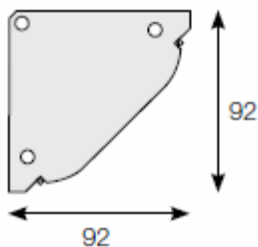

Dimensions

Technical and dimensional data are given for information only and may be modified at any time without notice. Please enquire before ordering.

22/05/2023