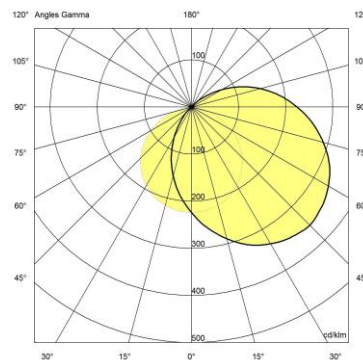

SOFFITE LED

Features

- Input voltage: 220–240 V AC, 50/60 Hz
- Input voltage range: 198–264 V AC
- Electrical protection class 1
- IP: 42
- IK: 10 / 20 joules
- Incandescent wire test 850 °C / 30 s
- Rated ambient operating temperature: 25 °C to NF EN 60598-1 standard
- VK22 corner mounted
- CRI: 80
- SDCM (Standard Deviation Colour Matching): 3
- Photobiological hazard: RG0
- Lumen maintenance: L80B10 / over 72,000 hr
- Lumen maintenance: L90B50 / 52,000 hr
- Repairable luminaire. Spare parts available on demand.