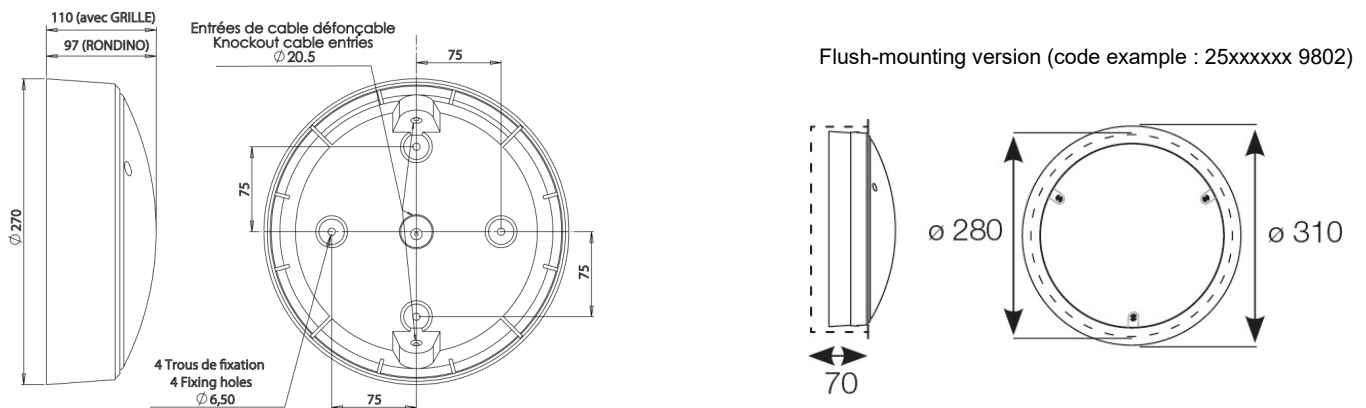

Facilities available

- Standard screws (VK54): add the suffix **9702** to the product code – example: 25xxxxxx **9702**
- Flush-mounting version: add the suffix **9802** to the product code – example: 25xxxxxx **9802**

Accessories *(to be ordered separately)*

- AKI grille kit – black RAL9005 – code: **98250001**
- AKI grille kit – grey RAL9006 – code: **98250002**
- AKI grille kit – white RAL9016S – code: **98250003**

- AKITA grille kit – black RAL9005 – code: **98250004**
- AKITA grille kit – grey RAL9006 – code: **98250005**
- AKITA grille kit – white RAL9016S – code: **98250006**

- RUEDA grille kit – black RAL9005 – code: **98250007**
- RUEDA grille kit – grey RAL9006 – code: **98250008**
- RUEDA grille kit – white RAL9016S – code: **98250009**

Tools *(to be ordered separately)*

- M5 bit for 2-point tamper-proof screws – code: **98000003**
- Remote control (radio-control version) – code: **98000010**
- Bit-holder screwdriver – code: **98000005**

Approvals

Certificates available:

- CE certificate (as per EN60598-1 / 2-1 / 2-2)
- Incandescent Wire Test certificate (depending on product)

Dimensions

Technical and dimensional data are given for information only and may be modified at any time without notice. Please enquire before ordering.