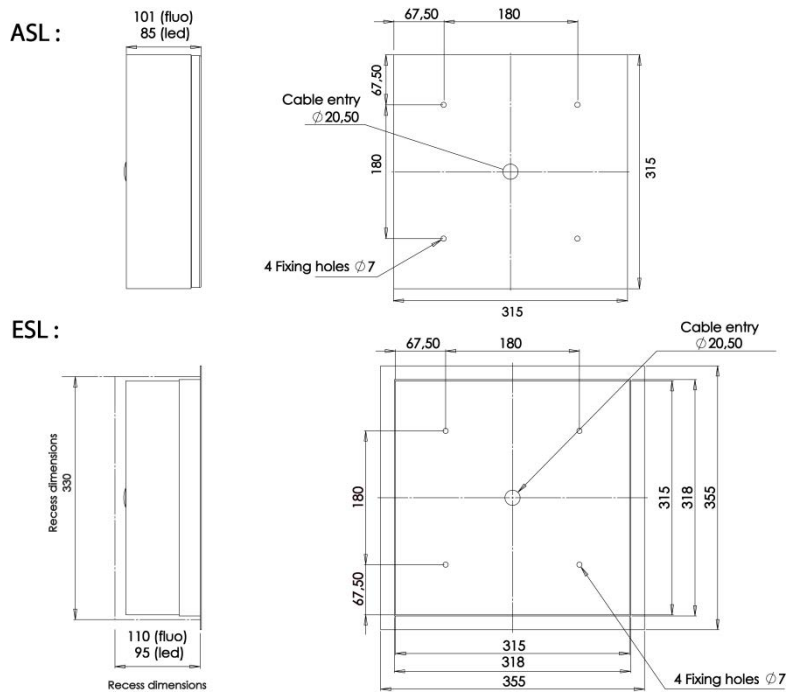

Wiring

- Supply terminal block: automatic, dual-entry, for $3 \times 1.5 \text{ mm}^2$ conductors
- $1 \times 20.5 \text{ mm } \varnothing$ rear cable entry

Fixings

- Diffuser: retained by M6 stainless 2-point tamper-proof screws with sealing washers

Facilities available

- Stainless crosspoint screws (VK44): add the suffix **9702** to the product code – example: 51xxxxxx **9702**

Tools

(to be ordered separately)

- M6 bit for 2-point tamper-proof screws – code: **98000004**
- Bit-holder screwdriver – code: **980000005**

Approvals

Certificates available:

- CE certificate (as per EN60598-1 / 2-1 / 2-2)
- Incandescent Wire Test certificate (depending on product)

Dimensions

Technical and dimensional data are given for information only and may be modified at any time without notice. Please enquire before ordering.

05/01/2024