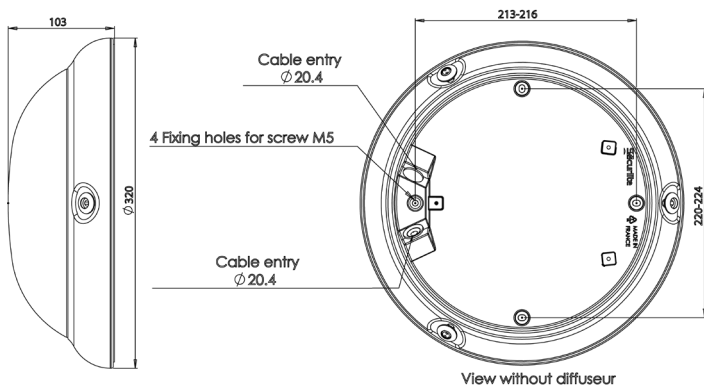

Colours / Finish

- Standard base colours: through-coloured white RAL9003
- Screw washers: white RAL9003

Wiring

- Supply terminal block: automatic dual-entry for 1.5 mm² conductors
- 1 × 20.5 mm Ø cable entry + 1 knockout × 20.5 mm Ø cable entry for cable gland

Tools (to be ordered separately)

- M5 bit for 2-point tamper-proof screws – code: **105000003**
- Bit-holder screwdriver – code: **105000005**

Approvals

- CE certificate (as per EN60598-1 / 2-1)
- Incandescent Wire Test certificate (depending on product)

Dimensions

BANG ROUND

BANG SQUARE

BANG RECTANGLE

Technical and dimensional data are given for information only and may be modified at any time without notice. Please enquire before ordering.

BANG ROND

Technical data and order codes