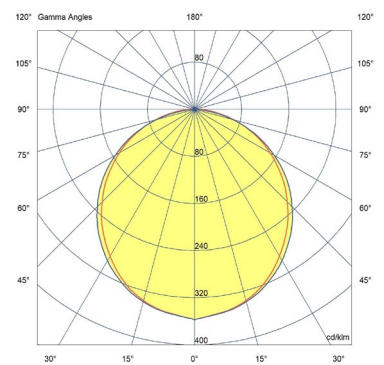

SYSTEO SLIM OPALESCENT

Features

- Input voltage : 220-240V AC, 50/60 Hz
- Input voltage range : 198-264 V AC
- Electrical protection class : 2
- IP : 65
- IK : 11+ / 80 joules
- Incandescent wire test 850° / 30 s
- Rated ambient operating temperature : 25° C
- Operating temperature range : -20 °C ... +35 °C
- VK 45 (wall and ceiling-mounted) / 22 (suspended)
- IRC : 80
- SDCM : 3
- Photobiological hazard : RG0
- Energy class C light source
- Lumen maintenance : L80B10 / over 72 000 h
- Lumen maintenance : L90B50 / 50 000 h
- Number of detector switching cycles: 1,000,000 at maximum load.
- Repairable luminaire. Spare parts available on demand
- 5-year guarantee, details of conditions available on securlite.com