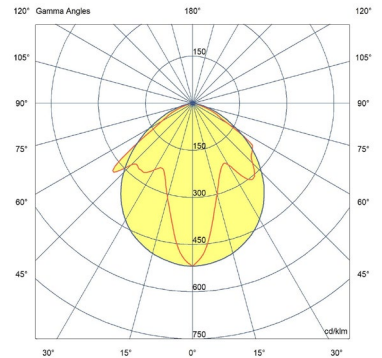

SYSTEO SLIM CLEAR + 40° OPTICS

Features

- Input voltage : 220-240V AC, 50/60 Hz
- Input voltage range : 198-264 V AC
- Electrical protection class : 2
- IP : 65
- IK : 11+ / 80 joules
- Incandescent wire test 850° / 30 s
- Rated ambient operating temperature : 25° C
- Operating temperature range : -20 °C ... +35 °C
- VK 45 (wall and ceiling-mounted) / 22 (suspended)
- IRC : 80
- SDCM : 3
- Photobiological hazard : RG0
- Energy class C light source
- Lumen maintenance : L80B10 / over 72 000 h
- Lumen maintenance : L90B50 / 50 000 h
- Number of detector switching cycles: 1,000,000 at maximum load.
- Repairable luminaire. Spare parts available on demand
- 5-year guarantee, details of conditions available on securlite.com