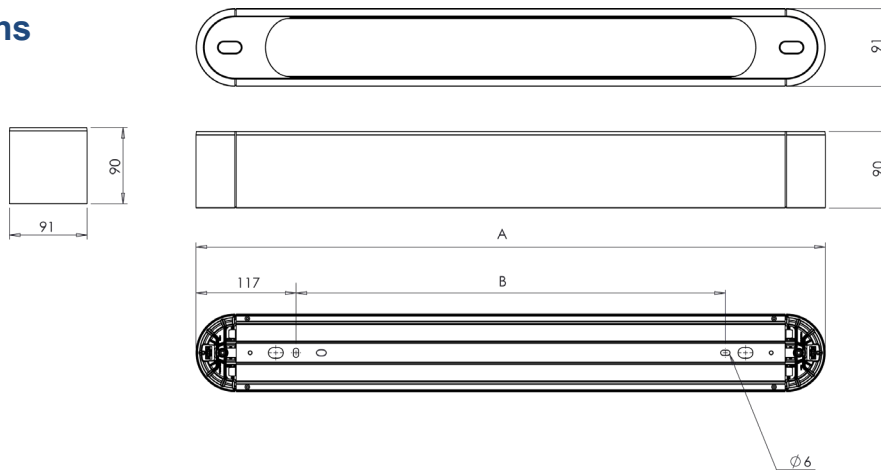

Dimensions

A (mm)	B wall and ceiling-mounted version (mm)	B suspended version (mm)	KG
1017	783	779	5,65 Kg
1297	1063	1059	6,85 Kg

Technical and dimensional data are given for information only and may be modified at any time without notice. Please enquire before ordering.

Technical data and order codes

SYSTEO SLIM CLEAR + 40° OPTICS							
Length L (mm)	CCT (K)	Power (W)	Power in standby (W)	Power factor	Luminaire output (lm)	Luminaire efficacy (lm/W)	Reference
1017	3000	9,1	-	0,75	1000	111	57141300
1017	4000	9,1	-	0,75	1050	117	57141400
1017	3000	14	-	0,85	1650	118	57111300
1017	4000	14	-	0,85	1750	125	57111400
1297	3000	19	-	0,90	2350	124	57121300
1297	4000	19	-	0,90	2450	129	57121400