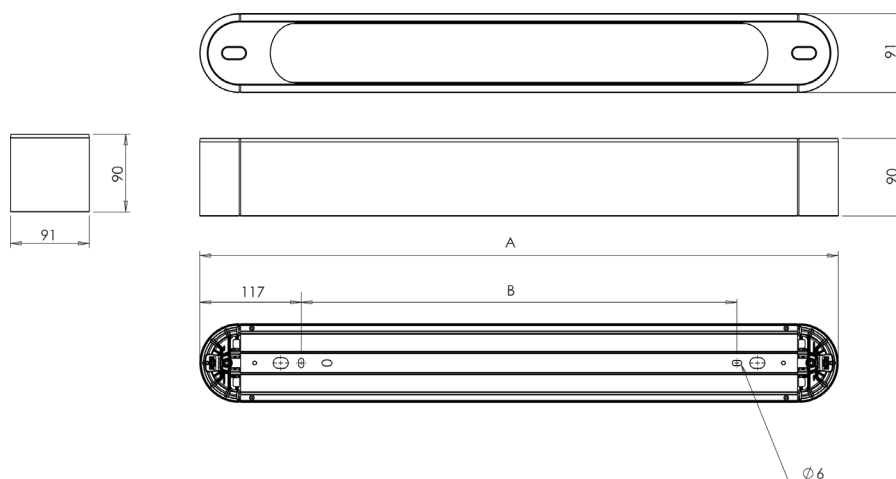

Dimensions

A (mm)	B wall and ceiling-mounted version (mm)	B suspended version (mm)	KG
1017	783	779	5,65 Kg
1297	1063	1059	6,85 Kg

Technical and dimensional data are given for information only and may be modified at any time without notice. Please enquire before ordering.

2

05/01/2024

Technical data and order codes

SYSTEO SLIM CLEAR + WALLWASHER OPTICS							
Length L (mm)	CCT (K)	Power (W)	Power in standby (W)	Power factor	Luminaire output (lm)	Luminaire efficacy (lm/W)	Reference
1017	3000	9,1	-	0,75	1000	111	57341300
1017	4000	9,1	-	0,75	1050	117	57341400
1017	3000	14	-	0,85	1600	114	57311300
1017	4000	14	-	0,85	1650	118	57311400
1297	3000	19	-	0,90	2250	124	57321300
1297	4000	19	-	0,90	2350	129	57321400