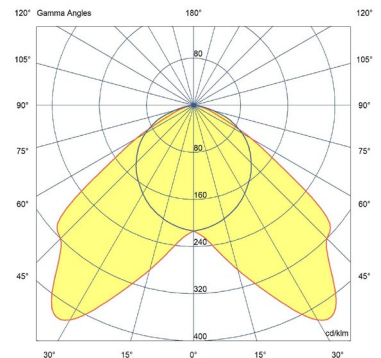

SYSTEO SLIM CLEAR + WALLWASHER OPTICS

Features

- Input voltage : 220-240V AC, 50/60 Hz
- Input voltage range : 198-264 V AC
- Electrical protection class : 2
- IP : 65
- IK : 11+ / 80 joules
- Incandescent wire test 850° / 30 s
- Rated ambient operating temperature : 25° C
- Operating temperature range : -20 °C ... +35 °C
- VK 45 (wall and ceiling-mounted) / 22 (suspended)
- IRC : 80
- SDCM : 3
- Photobiological hazard : RG0
- Energy class C light source
- Lumen maintenance : L80B10 / over 72 000 h
- Lumen maintenance : L90B50 / 50 000 h
- Number of detector switching cycles: 1,000,000 at maximum load.
- Repairable luminaire. Spare parts available on demand
- 5-year guarantee, details of conditions available on securlite.com