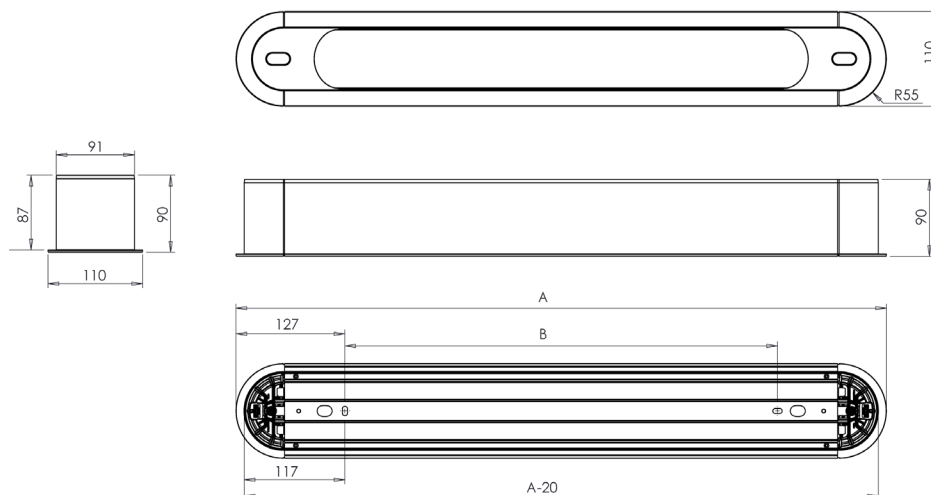

Wiring

- Supply terminal block : connector conductors
  - 1,5mm² (3G1.5mm² or 5G1.5mm² cable)
  - 2.5mm² (3G2.5mm² cable only)
- 1 input at one end via cable gland IP67 ISO M20 for cable Ø 6 to 12 mm max
- Not apparent quick power connection

Screws

- Locking of the light unit with two stainless steel safety screws Torx + Pin (M5 – Tx25)
- Locking of the end caps with two stainless steel security screws Torx + Pin (M4 – Tx20)

Facilities available

- Through wiring - (ex : 58xxxxxx**9101**)
- UV reinforced varnish or anti-graffiti – (ex : 58xxxxxx**9601**)
- Lareral cable entry - (ex : 58xxxxxx**9805**)
- Lateral cable entries with through-wiring – (ex : 58xxxxxx**9806**)

Tools *(to be ordered separatly)*

- Head insert Torx + Pin (screw M4 – TX20) - code : **98000036**
- Head insert Torx + Pin (screw M5 – TX25) - code : **98000012**
- Screwdriver insert holder – code : **98000005**
- Remote control for radio controlled version – code : **98000010**

Approvals

Certificates available :

- CE certificate (as per EN60598-1 / 2-1 / 2-3)
- Incandescent wire test certificate (depending on product)

Dimensions

A (mm)	Mounting distance B (mm)	B suspended version (mm)	KG
1036	783	779	5,75 Kg
1316	1063	1059	7,00 Kg