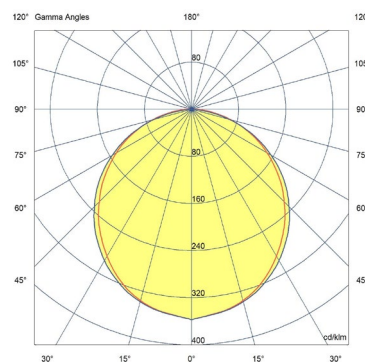

SYSTEO SLIM OPALESCENT

Features

- Input voltage : 220-240V AC, 50/60 Hz
- Input voltage range : 198-264 V AC
- Electrical protection class : 2
- IP : 65
- IK : 11+ / 80 joules
- Incandescent wire test 850° / 30 s
- Rated ambient operating temperature : 25° C
- Operating temperature range : -20 °C ... +35 °C
- VK 45 (wall and ceiling-mounted) / 22 (suspended)
- IRC : 80
- SDCM : 3
- Photobiological hazard : RG0
- Energy class C light source
- Lumen maintenance : L80B10 / over 72 000 h
- Lumen maintenance : L90B50 / 50 000 h
- Number of detector switching cycles: 1,000,000 at maximum load.
- Repairable luminaire. Spare parts available on demand
- 5-year guarantee, details of conditions available on securlite.com