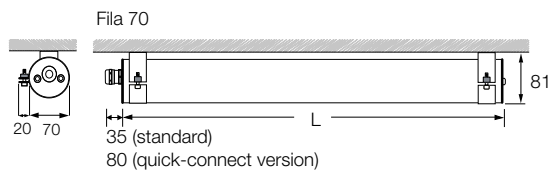

FEATURES:

- Sealed vandal-resistant tubular light fitting
- Two diameters: 70 mm and 100 mm
- Clear or Opalescent diffuser
- Polycarbonate body, thickness 4 mm (70 $\varnothing$) or 3 mm (100 $\varnothing$)
- CCT 4000 K, CRI min. 80
- Decorative internal polyamide trims
- Polished 304L stainless steel end caps
- Closure by 2 stainless steel CHC screws at each end
- Plug-in terminal block
- ISO M20 nickel-plated brass IP67 cable gland at one end

OPTIONS AVAILABLE ON REQUEST:

- 40°, 60°, 90° LED optics, batwing and wallwasher
- Version with louvres
- Class II
- 316L stainless steel version for corrosive environment
- 3000 K LEDs
- Version with emergency pack (Fila 100)

Fila 70 - code : 7540 7400