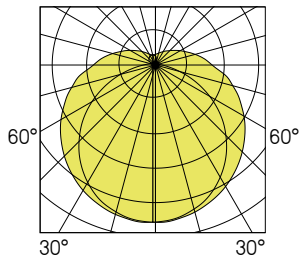

Fila 100 - code : 7640 7400