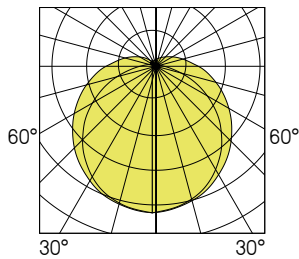

FEATURES:

- Sealed vandal-resistant tubular light fitting
- Two diameters: 70 mm and 100 mm
- Clear or Opalescent diffuser
- Polycarbonate body, thickness 4 mm (70 $\varnothing$) or 3 mm (100 $\varnothing$)
- CCT 4000 K, CRI min. 80
- Decorative internal polyamide trims
- Polished 304L stainless steel end caps
- Closure by 2 stainless steel CHC screws at each end
- Plug-in terminal block
- ISO M20 nickel-plated brass IP67 cable gland at one end

OPTIONS AVAILABLE ON REQUEST:

- 40°, 60°, 90° LED optics, batwing and wallwasher
- Version with louvres
- Class II
- 316L stainless steel version for corrosive environment
- 3000 K LEDs
- Version with emergency pack (Fila 100)

Fila 70 - code : 7540 7400