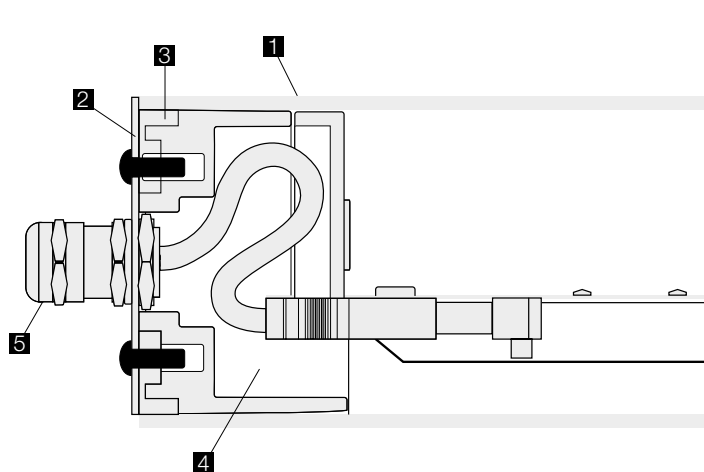

FILA & OPTICS FILA

A sleek architectural luminaire,
designed for lighting public spaces
and enhancing buildings.

BVCert. 6037554

The Fila is a sleek architectural luminaire, designed for lighting public spaces and enhancing buildings.

Very sturdy thanks to its IK11+ / 80 joules diffuser, very elegant thanks to its polished stainless steel end caps and white polycarbonate internal trim. The Fila is a luminaire designed for the new LED sources.

CLEAN LINES

- 1** Clear or Opalescent polycarbonate diffuser up to 4 mm thick
- 2** Polished stainless steel end caps for greater strength
- 3** Moulded silicone seal to IP67
- 4** Decorative polyamide trim to hide internal connections
- 5** M20 nickel-plated brass cable gland

FEATURES:

- Sealed vandal-resistant tubular light fitting
- Two diameters: 70 mm and 100 mm
- Clear or Opalescent diffuser
- Polycarbonate body, thickness 4 mm (70 \varnothing) or 3 mm (100 \varnothing)
- CCT 4000 K, CRI min. 80
- Decorative internal polyamide trims
- Polished 304L stainless steel end caps
- Closure by 2 stainless steel CHC screws at each end
- Plug-in terminal block
- ISO M20 nickel-plated brass IP67 cable gland at one end