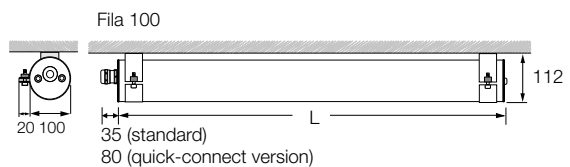

Fila 100 - code : 7640 7400